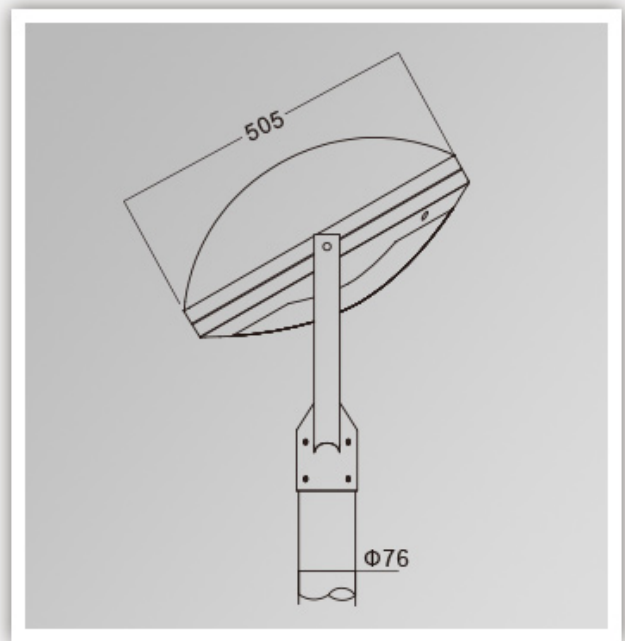

PRODUCT DIMENSIONS(MM)