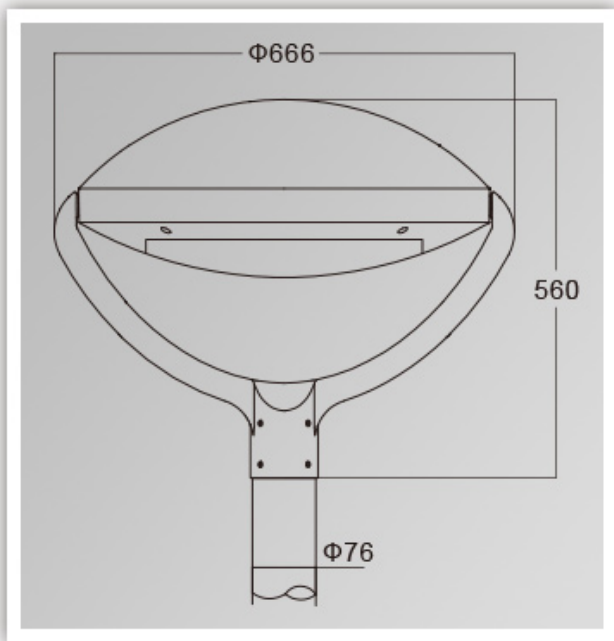

## What is the details of our [LED Garden light](#)?

Die cast aluminum housing, aluminum sheet rotating cover  
Double photometric diffuser technology  
Supper white toughened glass  
Sealed lamp housing

| Product Code  | YMLED-6113A(15) | YMLED-6113A(20) | YMLED-6113A(25) |
|---------------|-----------------|-----------------|-----------------|
| LED Qty       | 15pcs           | 20pcs           | 25pcs           |
| Rated Power   | 30w             | 45w             | 55w             |
| Luminous Flux | 2750-2940lm     | 4150-4400lm     | 5000-5390lm     |
| G.W/N.W       | 14.5/12.4kgs    | 14.5/12.4kgs    | 14.5/12.4kgs    |
| Packing Size  | 715x685x280mm   | 715x685x280mm   | 715x685x280mm   |

## PRODUCT DIMENSIONS(MM)