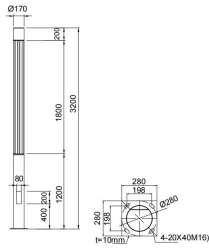

产品说明：
铝压铸灯具外壳，铝拉制灯杆
光学级 PMMA 灯罩
整体密封结构
二次配光技术

灯具尺寸 Product Dimensions(mm)

配置数据 / Configuration Data:

产品型号 Product Code	额定功率 Rated Power	LED 数量 LED Qty	初始光通量 Luminous Flux	毛净重 G.W./N.W	包装尺寸 Packing Size
YMLED-6310(20)	20W	20	2320	18/14(kgs)	2020x180x180mm 1PCS/CTN
YMLED-6310(30)	30W	30	3480		1250x550x300mm 2PCS/CTN