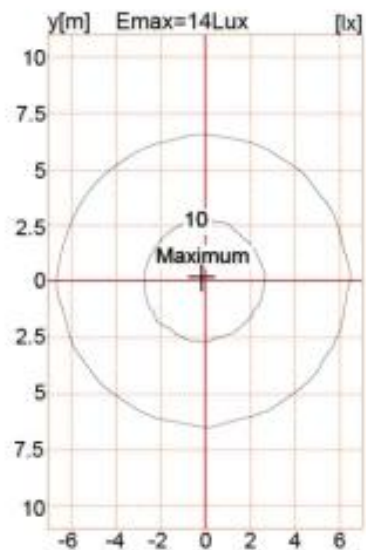

YMLED-6136B

RAL 7015

RAL 9005

Product description:

whole body Die cast aluminum housing
Double photometric diffuser technology
Super white toughened glass
Sealed lamp housing

IP65

Certificate

灯具尺寸 Product Dimensions(mm)

配光曲线 Polar Diagram

Type1

Type2

Type3

- 田径运动场
- 网球运动场
- 游泳池
- 综合健身房
- 室外游泳池
- 健身房