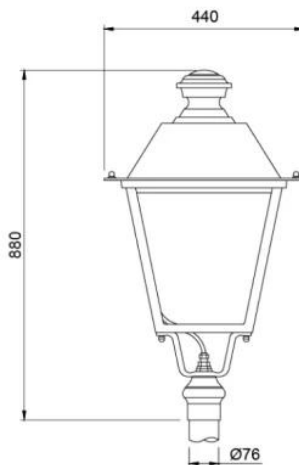

YMLED-6136B

RAL 7015

RAL 9005

Product description:

whole body Die cast aluminum housing
Double photometric diffuser technology
Super white toughened glass
Sealed lamp housing

IP65

Certificate

灯具尺寸 Product Dimensions(mm)

配光曲线 Polar Diagram

Type1

Type2

Type3

- 田径运动场
- 网球运动场
- 游泳池
- 综合健身房
- 室外游泳池
- 健身房