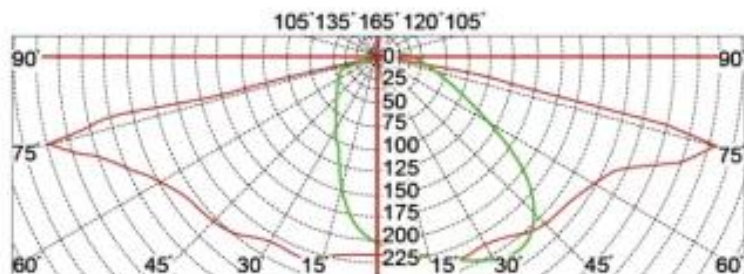

YMLED-6136B

RAL 7015

RAL 9005

Product description:

whole body Die cast aluminum housing
Double photometric diffuser technology
Super white toughened glass
Sealed lamp housing

IP65

Certificate

灯具尺寸 Product Dimensions(mm)

配光曲线 Polar Diagram

Type1

Type2

Type3

- 田径运动场
- 网球运动场
- 游泳池
- 综合健身房
- 室外游泳池
- 健身房