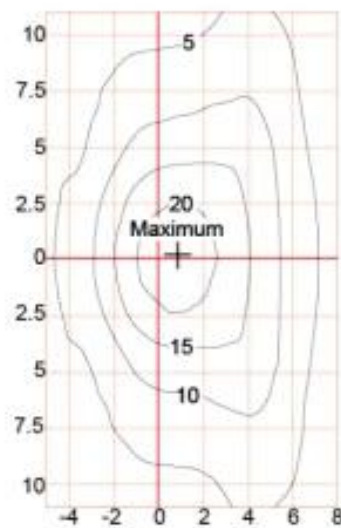

YMLED-6136B

RAL 7015

RAL 9005

Product description:

whole body Die cast aluminum housing
Double photometric diffuser technology
Super white toughened glass
Sealed lamp housing

IP65

Certificate

灯具尺寸 Product Dimensions(mm)

配光曲线 Polar Diagram

Type1

Type2

Type3

- 田径运动场
- 网球运动场
- 游泳池
- 综合健身房
- 室外游泳池
- 健身房