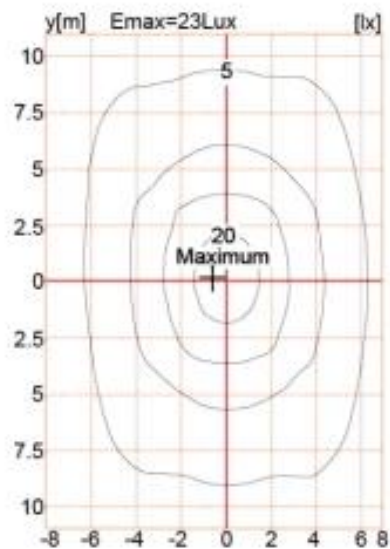

YMLED-6136B

RAL 7015

RAL 9005

Product description:

whole body Die cast aluminum housing
Double photometric diffuser technology
Super white toughened glass
Sealed lamp housing

IP65

Certificate

灯具尺寸 Product Dimensions(mm)

配光曲线 Polar Diagram

Type1

Type2

Type3

- 田径运动场
- 网球运动场
- 游泳池
- 综合健身房
- 室外游泳池
- 健身房