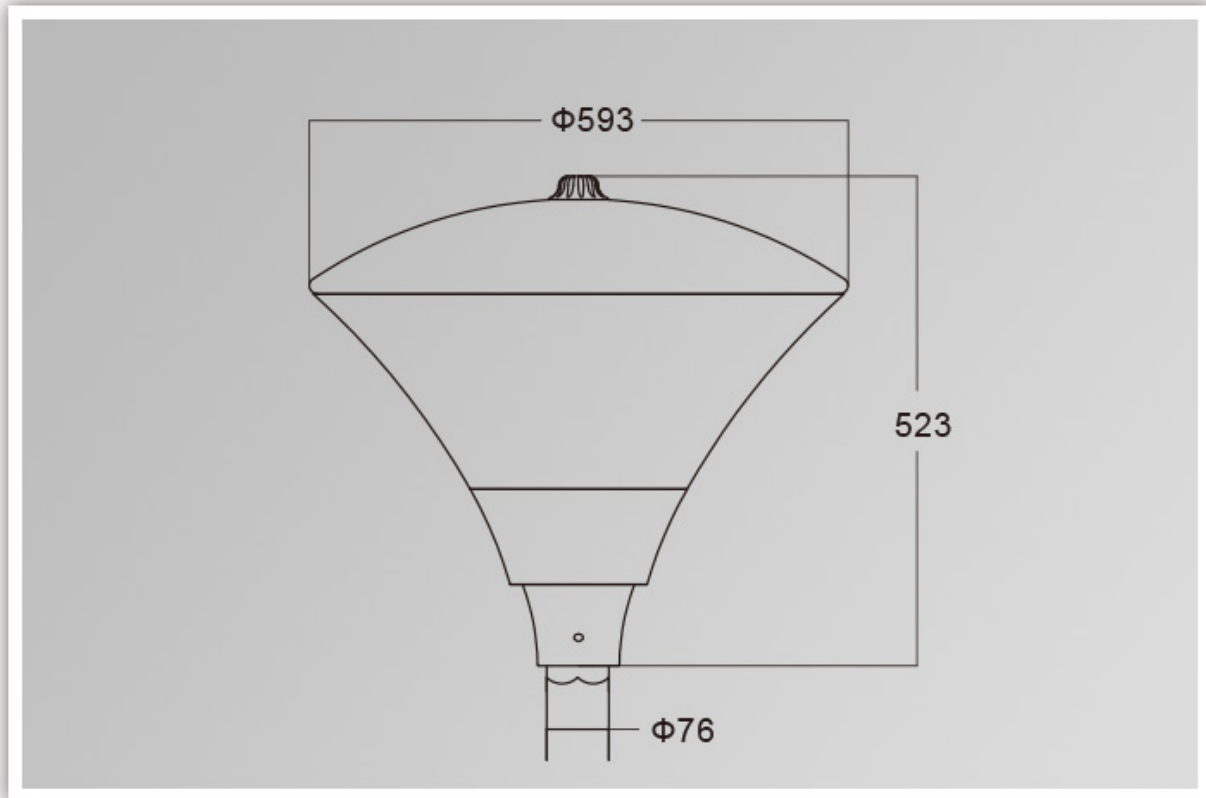

## What is the details of our [LED Garden light](#)?

Die cast aluminum housing,aluminum sheet rotating cover  
Indirect lighting technology  
UV-stop PC lamp cover  
Sealed lamp housing

|               |               |               |
|---------------|---------------|---------------|
| Product Code  | YMLED-6116    | YMLED-6116    |
| LED Qty       | 20pcs         | 20pcs         |
| Rated Power   | 20w           | 30w           |
| Luminous Flux | 1450-1550lm   | 2000-2200lm   |
| G.W/N.W       | 8/6.6kgs      | 8/6.6kgs      |
| Packing Size  | 540x540x540mm | 540x540x540mm |

## PRODUCT DIMENSIONS(MM)