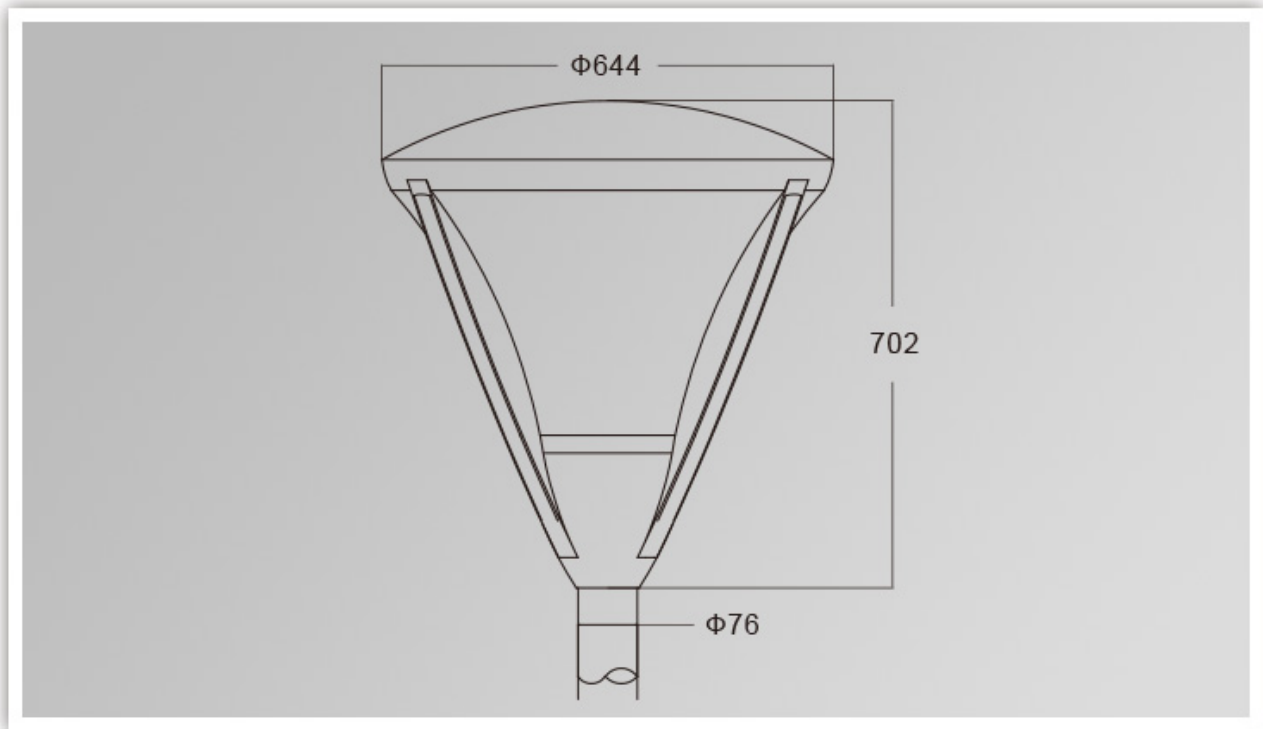

Product Code	YMLED-6109(16)	YMLED-6109(20)	YMLED-6109(24)	YMLED-6109(28)
LED Qty	16pcs	20pcs	24pcs	28pcs
Rated Power	35w	45w	55w	60w
Luminous Flux	3100-3300lm	3950-4200	4850-5200lm	5350-5700lm
G.W/N.W	13.5/11.5kgs	13.5/11.5kgs	13.5/11.5kgs	13.5/11.5kgs
Packing Size	655x655x760mm	655x655x760mm	655x655x760mm	655x655x760mm

## PRODUCT DIMENSIONS(MM)