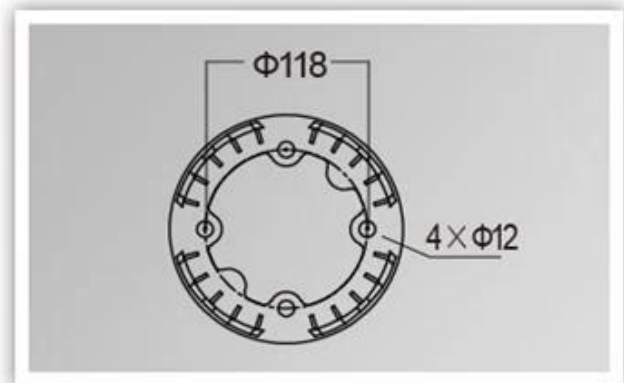

YM-6217A

YM-6217B

YM-6217C

PRODUCT DIMENSIONS(MM)

Packaging & Shipping ,Trade Terms:

Shipping

1. **FedEx/DHL/UPS/TNT** for **samples**, Door-to-Door,
2. **By Air or by Sea** for **batch goods**, for FCL; Airport/ Port receiving,
3. Customers specifying freight forwarders or negotiable shipping methods,
4. **Delivery Time:** 5-7 days for samples; 15-30 days for batch goods.