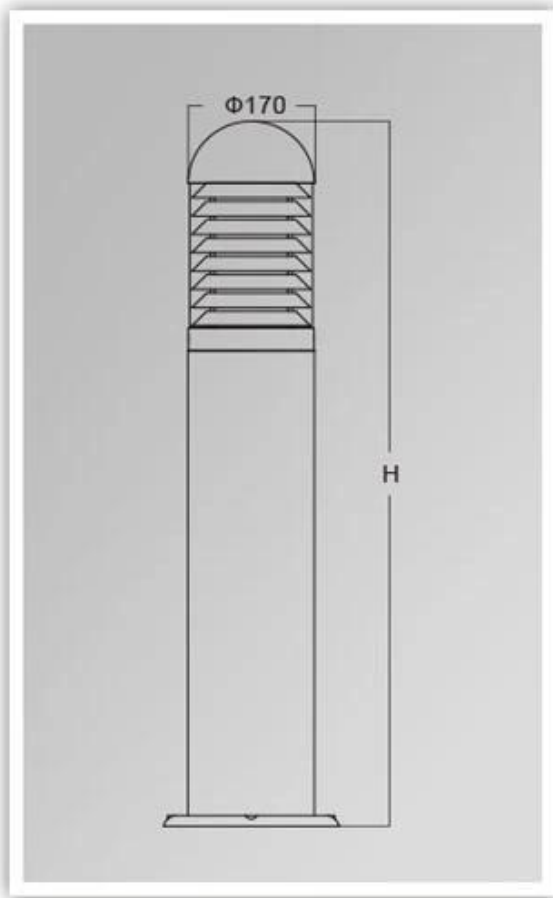

What is the details of our [Lawn light](#)?

Die cast aluminum housing,surface treatment for electrostaic power coating
UV-stop PC lamp cover
Sealed lamp housing

What is the Specifications of our Bollard light?

YM-6217A

YM-6217B

YM-6217C

PRODUCT DIMENSIONS(MM)

Packaging & Shipping ,Trade Terms:

Shipping

1. **FedEx/DHL/UPS/TNT** for **samples**, Door-to-Door,
2. **By Air or by Sea** for **batch goods**, for FCL; Airport/ Port receiving,
3. Customers specifying freight forwarders or negotiable shipping methods,
4. **Delivery Time:** 5-7 days for samples; 15-30 days for batch goods.