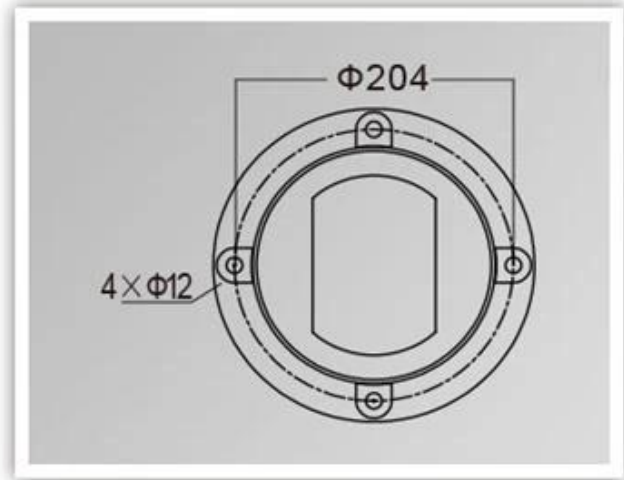

YM-6217A

YM-6217B

YM-6217C

PRODUCT DIMENSIONS(MM)

Packaging & Shipping ,Trade Terms:

Shipping

1. **FedEx/DHL/UPS/TNT** for **samples**, Door-to-Door,
2. **By Air or by Sea** for **batch goods**, for FCL; Airport/ Port receiving,
3. Customers specifying freight forwarders or negotiable shipping methods,
4. **Delivery Time:** 5-7 days for samples; 15-30 days for batch goods.