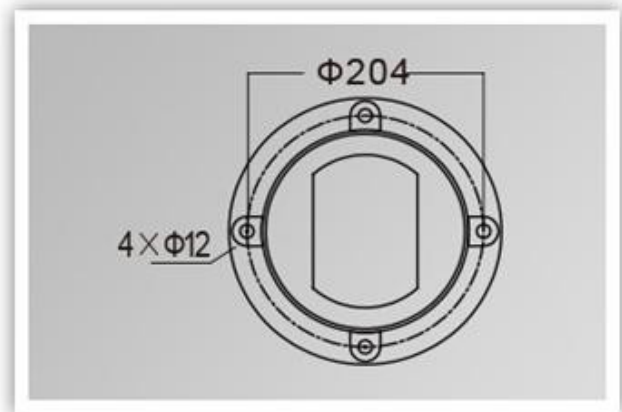

What our data [bollard outdoor Light?](#)

Die-cast aluminum alloy, powder coating surface treatment of Electricity
UV pause PC lampshade
Lampshade seal

What are our specific Garden lights?

insulation layer	Supply	Protection Class	The ability to Corrosion	Work environment	Arc lamp	Maximum power
first degree	220V 50/60 Hz	IP65	Average	-35 ° C to +45 C	E27	35W

Product Image

YMLED-6201C

PRODUCT DIMENSIONS(MM)

PRODUCT DETAILS

YM-6201A

YM-6201B

YM-6201C

Packaging and amplifier, transport and trade in terms of: