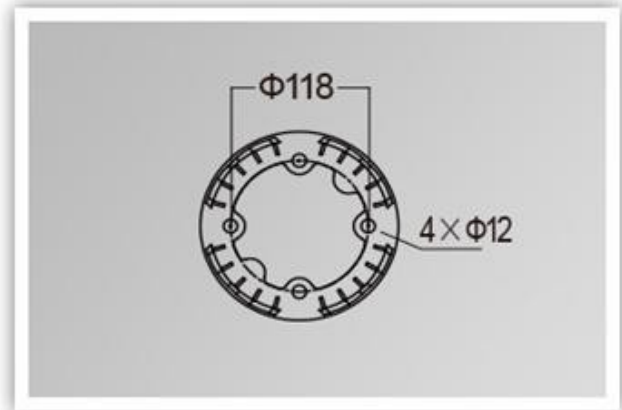

What our data [bollard outdoor Light?](#)

Die-cast aluminum alloy, powder coating surface treatment of Electricity
UV pause PC lampshade
Lampshade seal

What are our specific Garden lights?

insulation layer	Supply	Protection Class	The ability to Corrosion	Work environment	Arc lamp	Maximum power
first degree	220V 50/60 Hz	IP65	Average	-35 ° C to +45 C	E27	35W

Product Image

YMLED-6201C

PRODUCT DIMENSIONS(MM)

PRODUCT DETAILS

YM-6201A

YM-6201B

YM-6201C

Packaging and amplifier, transport and trade in terms of: