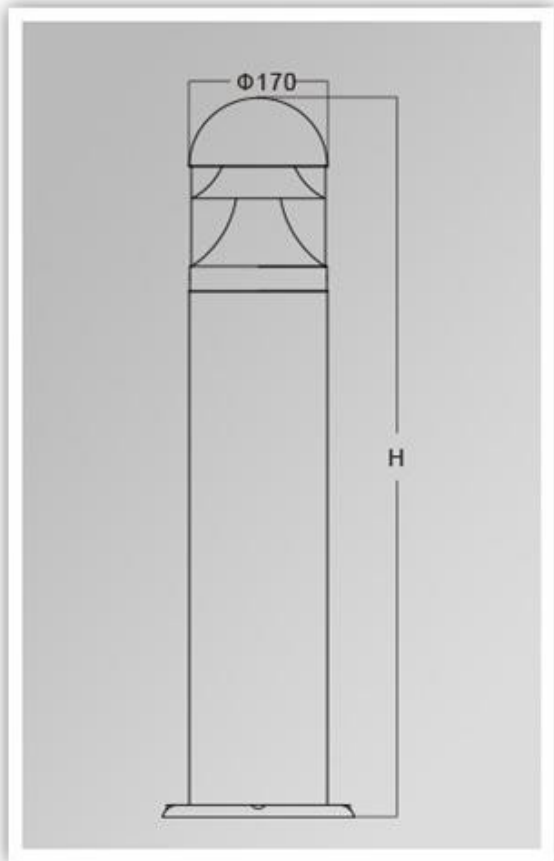

What our data [bollard outdoor Light?](#)

Die-cast aluminum alloy, powder coating surface treatment of Electricity
UV pause PC lampshade
Lampshade seal

What are our specific Garden lights?

insulation layer	Supply	Protection Class	The ability to Corrosion	Work environment	Arc lamp	Maximum power
first degree	220V 50/60 Hz	IP65	Average	-35 ° C to +45 C	E27	35W

Product Image

YMLED-6201C

PRODUCT DIMENSIONS(MM)

PRODUCT DETAILS

YM-6201A

YM-6201B

YM-6201C

Packaging and amplifier, transport and trade in terms of: