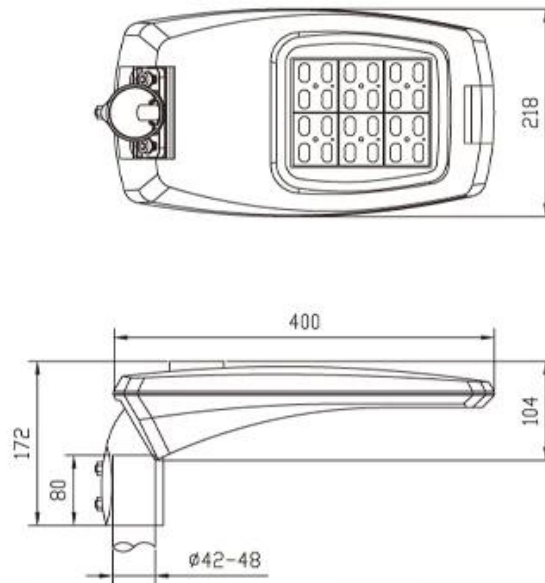

YMLED-6408S

RAL 7015

RAL 9005

Power range: 13W-52W

CREE XPG3 LED chip

Philips driver

>120LM/W

Quick and tool free open

IP66

IK08

Certificate

Configuration Data

Internal Structure

Polar Diagram

Configuration Data:

产品型号 Product Code	额定功率 Rated Power (led current 530mA)	初始光通量 Nominal initial FLUX	额定功率 Rated Power (led current 700mA)	初始光通量 Nominal initial FLUX	毛净重 G.W/N.W	包装尺寸 Packing Size
Galaxy micro(8)	13W	1674lm	18W	2170lm	4/5(kgs)	525*240*140MM
Galaxy micro(12)	20W	2576lm	26W	3136lm	4/5(kgs)	525*240*140MM
Galaxy micro(16)	26W	3360lm	35W	4256lm	4/5(kgs)	525*240*140MM
Galaxy micro(20)	33W	4144lm	42W	5040lm	4/5(kgs)	525*240*140MM
Galaxy micro(24)	40W	5152lm	52W	6272lm	4/5(kgs)	525*240*140MM