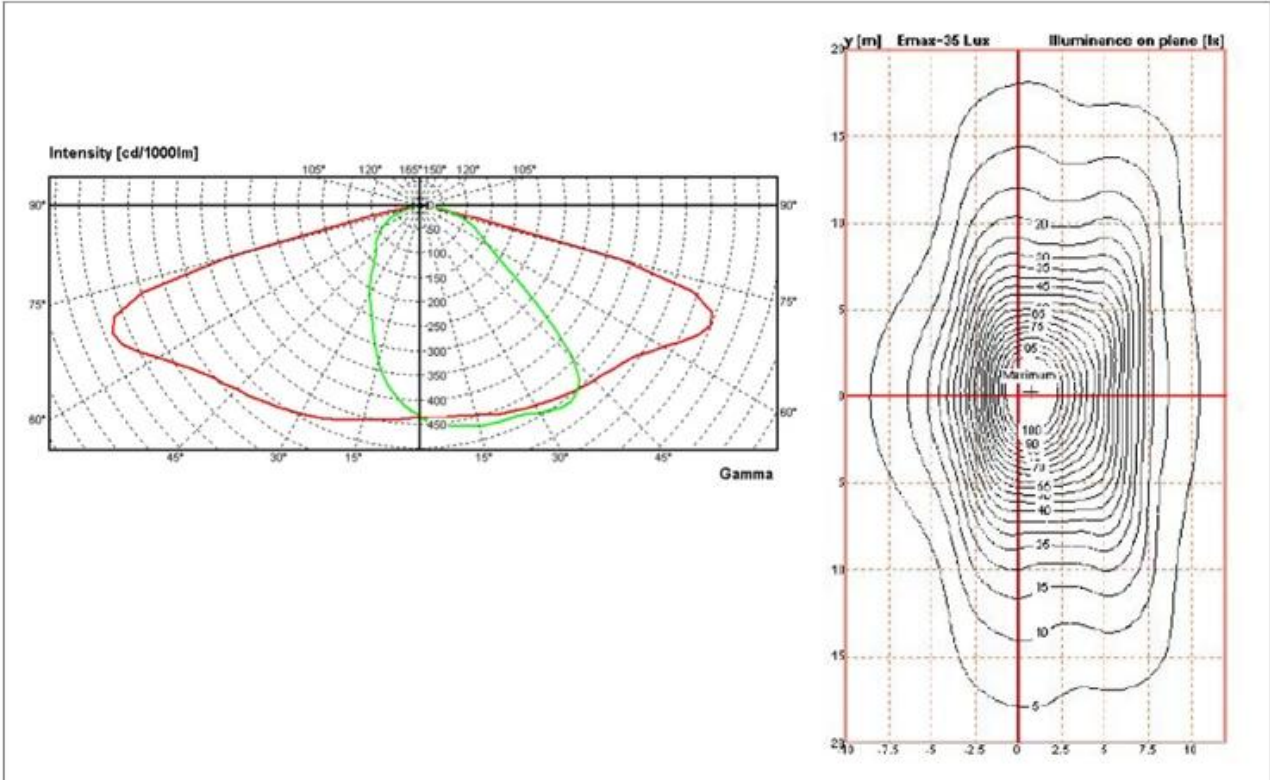

IP66

IK08

Certificate

Configuration Data

Internal Structure

Polar Diagram

Configuration Data:

产品型号 Product Code	额定功率 Rated Power (led current 530mA)	初始光通量 Nominal initial FLUX	额定功率 Rated Power (led current 700mA)	初始光通量 Nominal initial FLUX	毛净重 G.W/N.W	包装尺寸 Packing Size
Galaxy micro(8)	13W	1674lm	18W	2170lm	4/5(kgs)	525*240*140MM
Galaxy micro(12)	20W	2576lm	26W	3136lm	4/5(kgs)	525*240*140MM
Galaxy micro(16)	26W	3360lm	35W	4256lm	4/5(kgs)	525*240*140MM
Galaxy micro(20)	33W	4144lm	42W	5040lm	4/5(kgs)	525*240*140MM
Galaxy micro(24)	40W	5152lm	52W	6272lm	4/5(kgs)	525*240*140MM