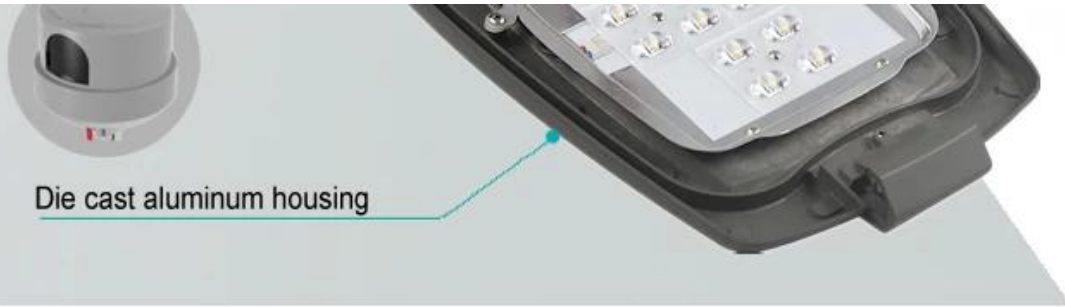

IP66

IK08

Certificate

Configuration Data

Internal Structure

Polar Diagram

Configuration Data:

产品型号 Product Code	额定功率 Rated Power (led current 530mA)	初始光通量 Nominal initial FLUX	额定功率 Rated Power (led current 700mA)	初始光通量 Nominal initial FLUX	毛净重 G.W/N.W	包装尺寸 Packing Size
Galaxy micro(8)	13W	1674lm	18W	2170lm	4/5(kgs)	525*240*140MM
Galaxy micro(12)	20W	2576lm	26W	3136lm	4/5(kgs)	525*240*140MM
Galaxy micro(16)	26W	3360lm	35W	4256lm	4/5(kgs)	525*240*140MM
Galaxy micro(20)	33W	4144lm	42W	5040lm	4/5(kgs)	525*240*140MM
Galaxy micro(24)	40W	5152lm	52W	6272lm	4/5(kgs)	525*240*140MM