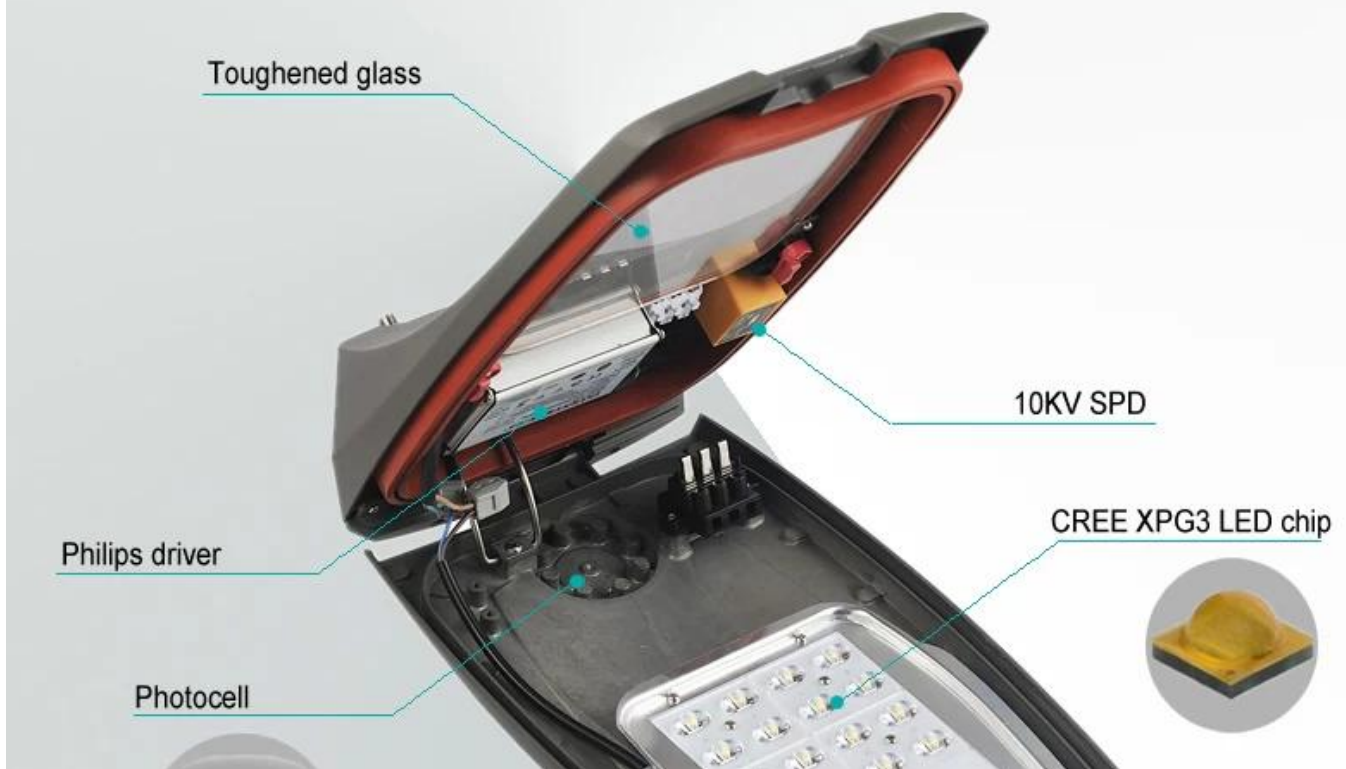

IP66

IK08

Certificate

Configuration Data

Internal Structure

Polar Diagram

Configuration Data:

产品型号 Product Code	额定功率 Rated Power (led current 530mA)	初始光通量 Nominal initial FLUX	额定功率 Rated Power (led current 700mA)	初始光通量 Nominal initial FLUX	毛净重 G.W/N.W	包装尺寸 Packing Size
Galaxy micro(8)	13W	1674lm	18W	2170lm	4/5(kgs)	525*240*140MM
Galaxy micro(12)	20W	2576lm	26W	3136lm	4/5(kgs)	525*240*140MM
Galaxy micro(16)	26W	3360lm	35W	4256lm	4/5(kgs)	525*240*140MM
Galaxy micro(20)	33W	4144lm	42W	5040lm	4/5(kgs)	525*240*140MM
Galaxy micro(24)	40W	5152lm	52W	6272lm	4/5(kgs)	525*240*140MM