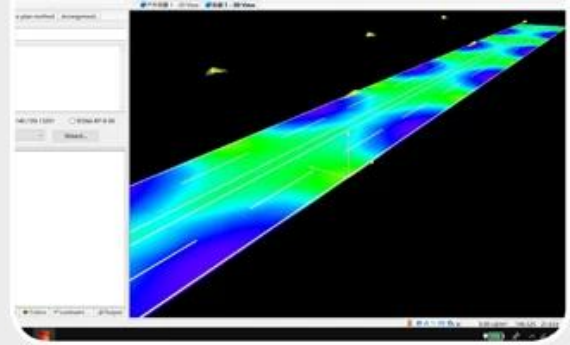

led street lighting aging testing line.

ullbrich sphere for testing luminous flux

road lighting simulation

Exhibittion