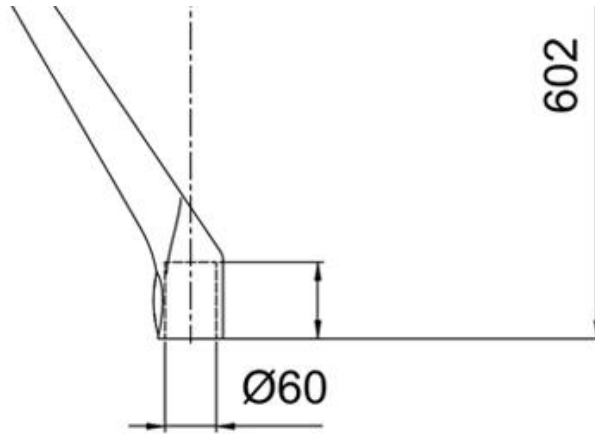

Configuration Data:

Internal Structure

Die cast aluminum housing

Tempered glass

CREE XTE LED chip

Install pipe D76mm