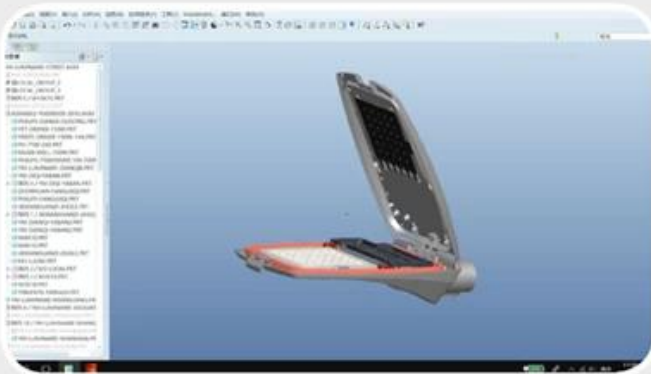

Testing and Design

product design