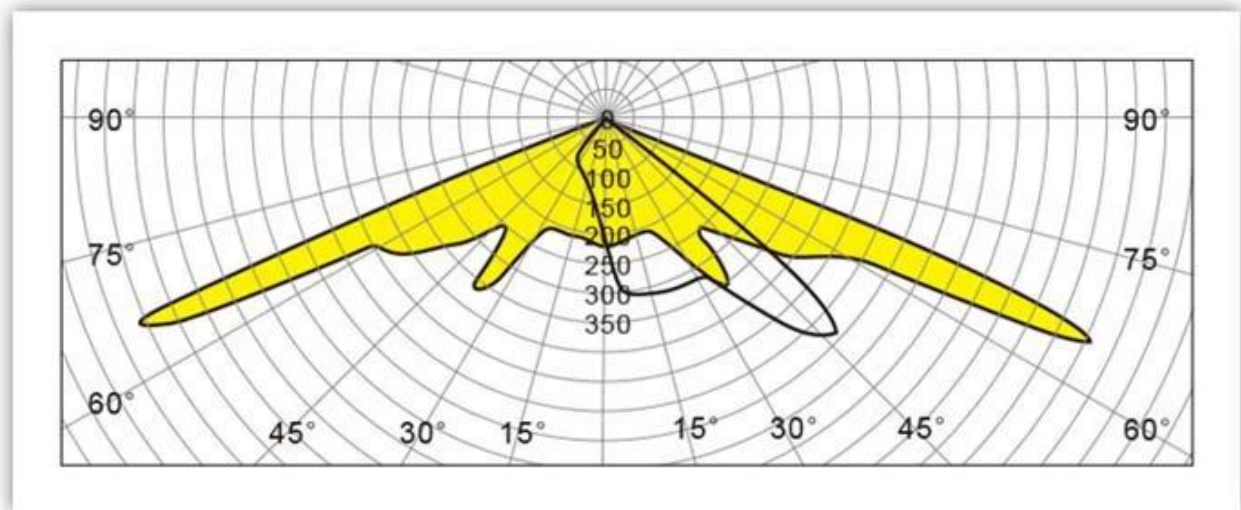

What are the details of our LED Éclairage?

Cast aluminum bodywork

Double photomNUM Technology diffusion

Dinner white glass

What is our LED street light specifications Léger?

Classe d'isolation	source de courant	Courant de LED	Power factor	environnement de travail	la vie	Cri	COMMON CUSTOMS TARIFF
Classe I	120-277V 50 \\\60 Hz	700 mA	& Amp; 0.95	-40 ° C to + 55 (C)	& Gt; 50,000 hours	R & gt; 75	3000 k-6500 k
Article code	YMLED-6404 (15)		YMLED-6404 (20)		YMLED-6404 (25)		
LED number	15		20pcs		25		
rated power	30 watt		45 watt		55 Watt		
Flux	2750-2940LM		4150-4400LM		5000-5390LM		
GW \\\N. W	7.2 \\\6.2 kgs		7.2 \\\6.2 kgs		7.2 \\\6.2 kgs		
PACK SIZE	670x305x200mm		670x305x200mm		670x305x200mm		

Product photo\'s

YMLED-6404

PRODUCT DETAILS

POLAR DIAGRAM

PRODUCT DIMENSIONS(MM)