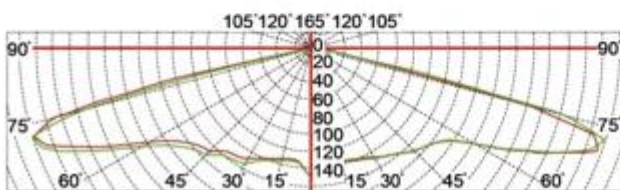

What is the details of our LED Garden light?

Spinning aluminum housing

Sealed lamp housing

Double photometric diffuser technology

UV-stop PC lamp cover

Configuration Data:

Product Code	Rated Power	LED Qty	Luminous Flux	G.W/N.W	Packing Size	Loading Qty
YMLED-6141(16)	30W	16	3450	5/4(kgs)	415*415*530mm	260PCS/20'GP
YMLED-6141(20)	55W	24	6325	5/4(kgs)	415*415*530mm	700PCS/40'HQ

Polar Diagram:

Type1

Type2

Type3

YMLED-6141

RAL 7015 

RAL 9005 

Product description:
 whole body Die cast aluminum housing
 Double photometric diffuser technology
 Supper white toughened glass
 Sealed lamp housing

Certificate

Product Dimensions(mm)

Internal Structure