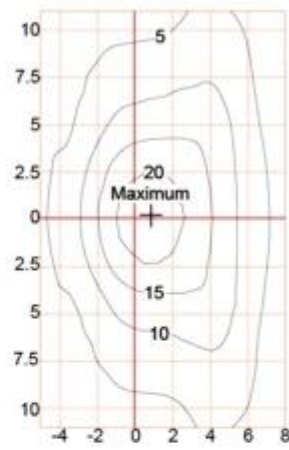

What is the details of our LED Garden light?

Spinning aluminum housing

Sealed lamp housing

Double photometric diffuser technology

UV-stop PC lamp cover

Configuration Data:

Product Code	Rated Power	LED Qty	Luminous Flux	G.W/N.W	Packing Size	Loading Qty
YMLED-6141(16)	30W	16	3450	5/4(kgs)	415*415*530mm	260PCS/20'GP
YMLED-6141(20)	55W	24	6325	5/4(kgs)	415*415*530mm	700PCS/40'HQ

Polar Diagram:

Type1

Type2

Type3

YMLED-6141

RAL 7015 

RAL 9005 

Product description:
 whole body Die cast aluminum housing
 Double photometric diffuser technology
 Supper white toughened glass
 Sealed lamp housing

Certificate

Product Dimensions(mm)

Internal Structure