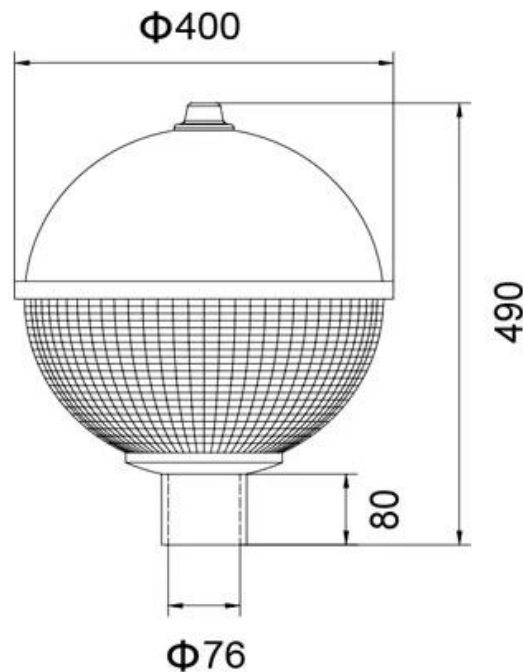

What is the details of our LED Garden light?

Spinning aluminum housing

Sealed lamp housing

Double photometric diffuser technology

UV-stop PC lamp cover

Configuration Data:

Product Code	Rated Power	LED Qty	Luminous Flux	G.W/N.W	Packing Size	Loading Qty
YMLED-6141(16)	30W	16	3450	5/4(kgs)	415*415*530mm	260PCS/20'GP
YMLED-6141(20)	55W	24	6325	5/4(kgs)	415*415*530mm	700PCS/40'HQ

Polar Diagram:

Type1

Type2

Type3

YMLED-6141

RAL 7015 

RAL 9005 

Product description:
 whole body Die cast aluminum housing
 Double photometric diffuser technology
 Supper white toughened glass
 Sealed lamp housing

Certificate

Product Dimensions(mm)

Internal Structure