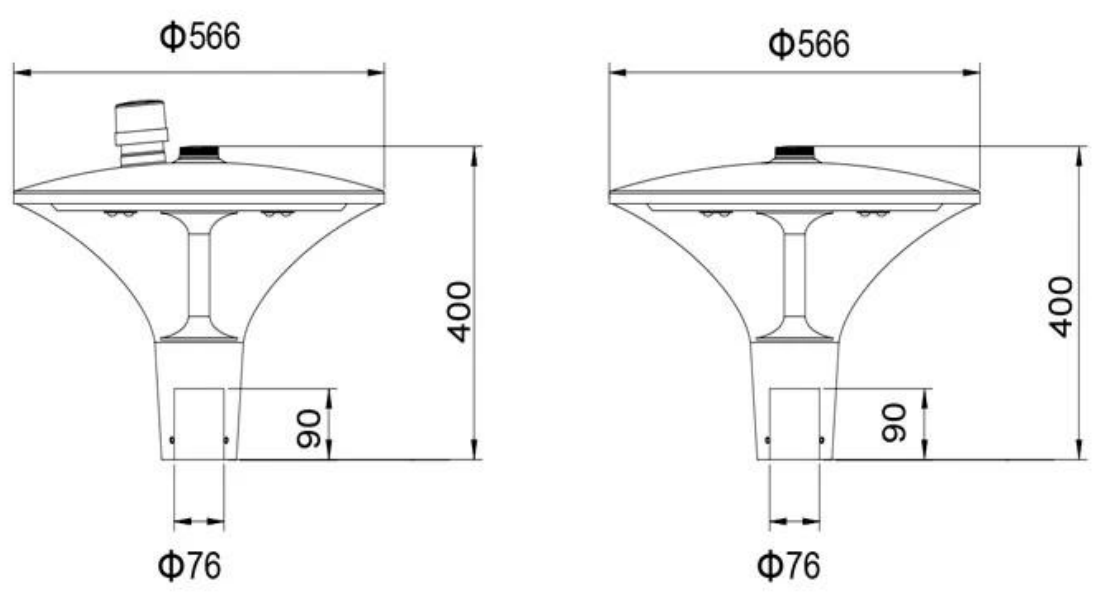

What is the details of our LED Garden light?

Spinning aluminum housing

Sealed lamp housing

Double photometric diffuser technology

Configuration Data:

Product Code	Rated Power	LED Qty	Luminous Flux	G.W/N.W	Packing Size	Loading Qty
YMLED-6140(16)	30W	16	3810	7.5/6(kgs)	605*605*420mm	135PCS/20'GP
YMLED-6140(20)	55W	20	6985	7.5/6(kgs)	605*605*420mm	342PCS/40'HQ
YMLED-6140(24)	70W	24	8890	7.5/6(kgs)	605*605*420mm	

Polar Diagram:

Type1

Type2

Type3

YMLED-6140

RAL 7015

RAL 9005

Product description:
 whole body Die cast aluminum housing
 Double photometric diffuser technology
 Supper white toughened glass
 Sealed lamp housing

Certificate

Product Dimensions(mm)

Internal Structure