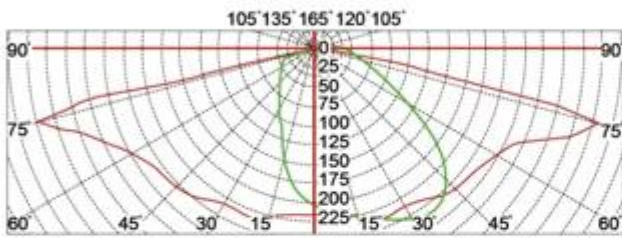

What is the details of our LED Garden light?

Spinning aluminum housing

Sealed lamp housing

Double photometric diffuser technology

Configuration Data:

Product Code	Rated Power	LED Qty	Luminous Flux	G.W/N.W	Packing Size	Loading Qty
YMLED-6140(16)	30W	16	3810	7.5/6(kgs)	605*605*420mm	135PCS/20'GP
YMLED-6140(20)	55W	20	6985	7.5/6(kgs)	605*605*420mm	342PCS/40'HQ
YMLED-6140(24)	70W	24	8890	7.5/6(kgs)	605*605*420mm	

Polar Diagram:

Type1

Type2

Type3

YMLED-6140

RAL 7015

RAL 9005

Product description:
 whole body Die cast aluminum housing
 Double photometric diffuser technology
 Supper white toughened glass
 Sealed lamp housing