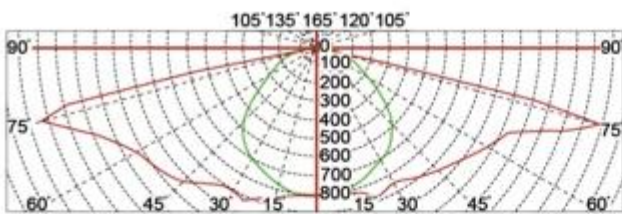

What is the details of our LED Garden light?

Spinning aluminum housing

Sealed lamp housing

Double photometric diffuser technology

Configuration Data:

Product Code	Rated Power	LED Qty	Luminous Flux	G.W/N.W	Packing Size	Loading Qty
YMLED-6140(16)	30W	16	3810	7.5/6(kgs)	605*605*420mm	135PCS/20'GP
YMLED-6140(20)	55W	20	6985	7.5/6(kgs)	605*605*420mm	342PCS/40'HQ
YMLED-6140(24)	70W	24	8890	7.5/6(kgs)	605*605*420mm	

Polar Diagram:

Type1

Type2

Type3

YMLED-6140

RAL 7015

RAL 9005

Product description:
 whole body Die cast aluminum housing
 Double photometric diffuser technology
 Supper white toughened glass
 Sealed lamp housing