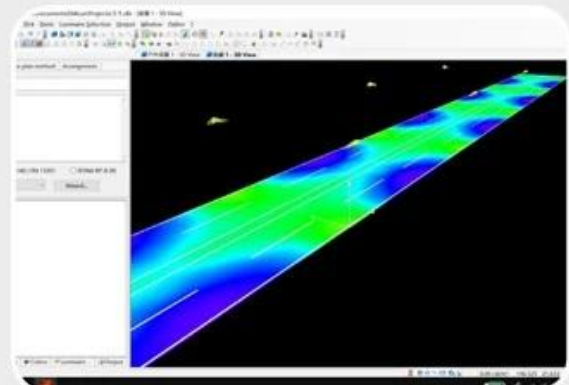

ingress protection (ip) testing equipment.

ullbrich sphere for testing luminous flux

road lighting simulation

Exhibittion