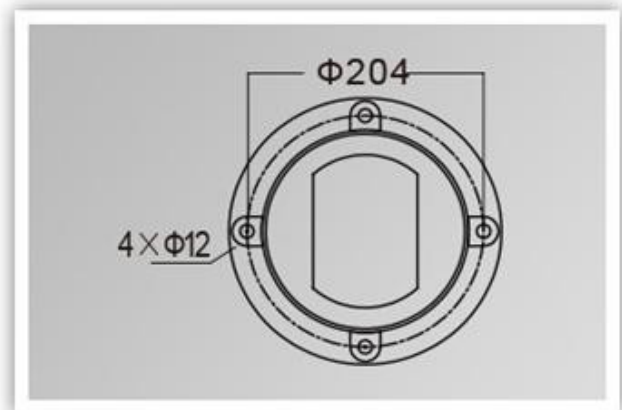

What our data [bollard outdoor Léger?](#)

Die-cast aluminum alloy, powder coating surface treatment of Electricity
UV pause PC lampshade
Lampshade seal

What are our specific Garden lights?

insulation layer	La fourniture	Classe de protection	The ability to Corrosion	Environnement de travail	Arc lamp	Puissance maximum
premier degré	220V 50/60 Hz	IP65	Moyen	-35 ° C to +45 C	E27	35W

Product Image

PRODUCT DIMENSIONS(MM)

PRODUCT DETAILS

YM-6201A

YM-6201B

YM-6201C

Packaging and amplifier, transport and trade in terms of:

Transfert