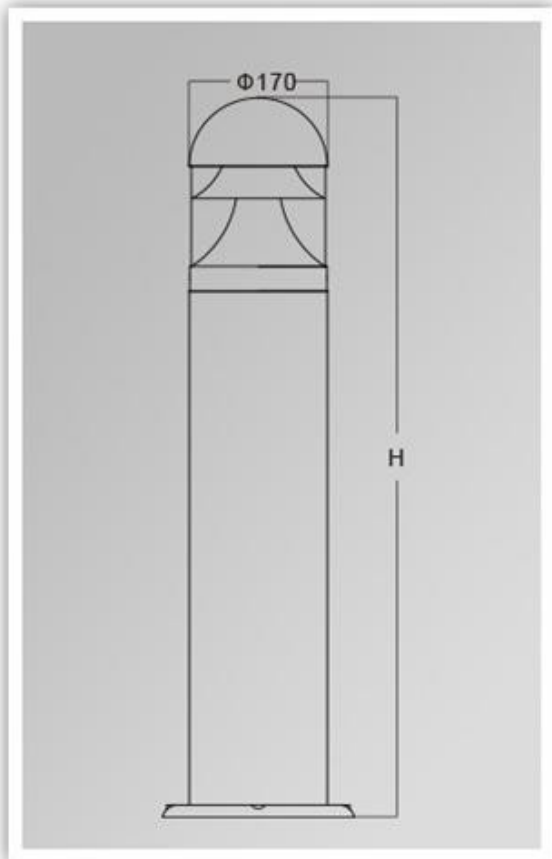

What our data [bollard outdoor Léger?](#)

Die-cast aluminum alloy, powder coating surface treatment of Electricity
UV pause PC lampshade
Lampshade seal

What are our specific Garden lights?

insulation layer	La fourniture	Classe de protection	The ability to Corrosion	Environnement de travail	Arc lamp	Puissance maximum
premier degré	220V 50/60 Hz	IP65	Moyen	-35 ° C to +45 C	E27	35W

Product Image

PRODUCT DIMENSIONS(MM)

PRODUCT DETAILS

YM-6201A

YM-6201B

YM-6201C

Packaging and amplifier, transport and trade in terms of:

Transfert