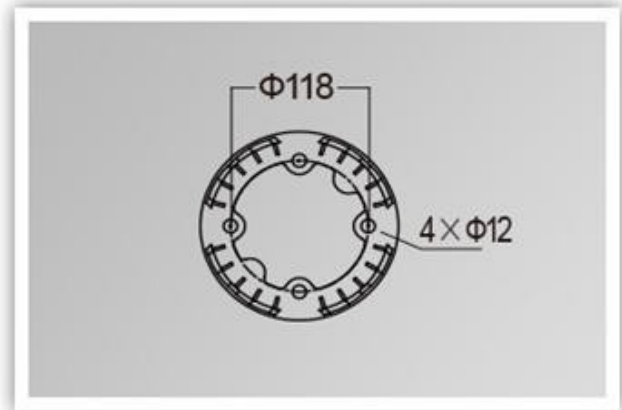

What our data [bollard outdoor Léger?](#)

Die-cast aluminum alloy, powder coating surface treatment of Electricity
UV pause PC lampshade
Lampshade seal

What are our specific Garden lights?

insulation layer	La fourniture	Classe de protection	The ability to Corrosion	Environnement de travail	Arc lamp	Puissance maximum
premier degré	220V 50/60 Hz	IP65	Moyen	-35 ° C to +45 C	E27	35W

Product Image

PRODUCT DIMENSIONS(MM)

PRODUCT DETAILS

YM-6201A

YM-6201B

YM-6201C

Packaging and amplifier, transport and trade in terms of:

Transfert