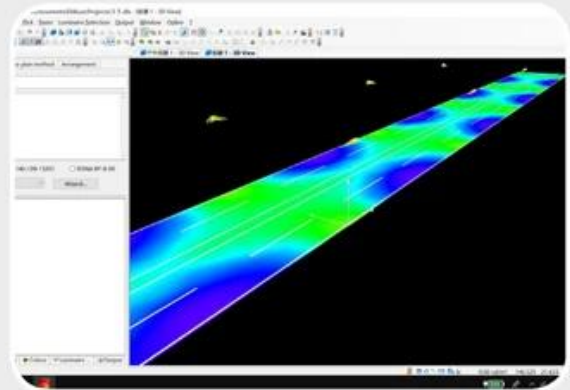

# Testing and Design

product design

led street lighting aging

ingress protection (Ip) testing equipment.

testing line.

road lighting simulation

ullbrich sphere for testing luminous flux