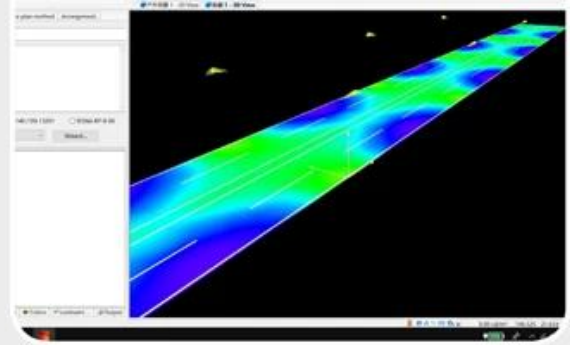

# Testing and Design

product design

ingress protection (Ip) testing equipment.

led street lighting aging testing line.

ullbrich sphere for testing luminous flux

road lighting simulation