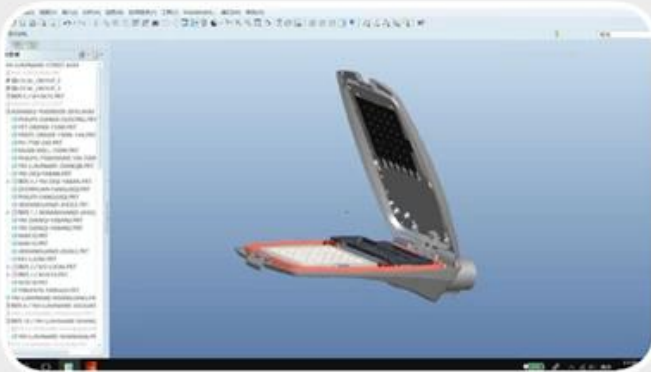

Testing and Design

product design