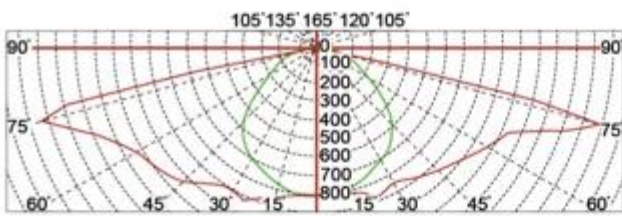

What is the details of our LED Garden light?

Spinning aluminum housing

Sealed lamp housing

Double photometric diffuser technology

Configuration Data:

Product Code	Rated Power	LED Qty	Luminous Flux	G.W/N.W	Packing Size	Loading Qty
YMLED-6140(16)	30W	16	3810	7.5/6(kgs)	605*605*420mm	135PCS/20'GP
YMLED-6140(20)	55W	20	6985	7.5/6(kgs)	605*605*420mm	342PCS/40'HQ
YMLED-6140(24)	70W	24	8890	7.5/6(kgs)	605*605*420mm	

Polar Diagram:

Type1

Type2

Type3

YMLED-6140

RAL 7015

RAL 9005

Product description:
 whole body Die cast aluminum housing
 Double photometric diffuser technology
 Supper white toughened glass
 Sealed lamp housing