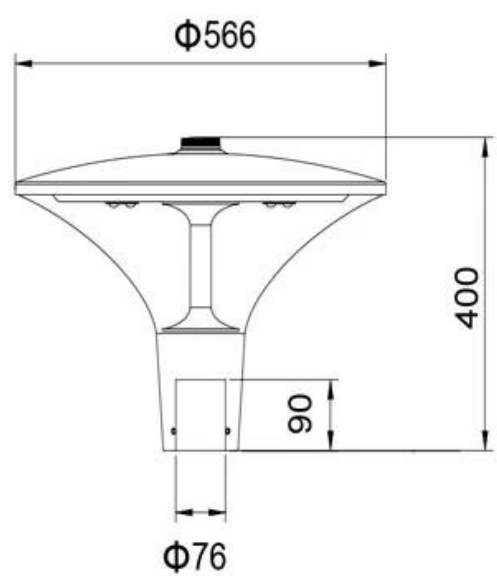

What is the details of our LED Garden light?

Spinning aluminum housing

Sealed lamp housing

Double photometric diffuser technology

Configuration Data:

Product Code	Rated Power	LED Qty	Luminous Flux	G.W/N.W	Packing Size	Loading Qty
YMLED-6140(16)	30W	16	3810	7.5/6(kgs)	605*605*420mm	135PCS/20'GP
YMLED-6140(20)	55W	20	6985	7.5/6(kgs)	605*605*420mm	342PCS/40'HQ
YMLED-6140(24)	70W	24	8890	7.5/6(kgs)	605*605*420mm	

Polar Diagram:

Type1

Type2

Type3

YMLED-6140

RAL 7015

RAL 9005

Product description:
 whole body Die cast aluminum housing
 Double photometric diffuser technology
 Supper white toughened glass
 Sealed lamp housing

Certificate

Product Dimensions(mm)

Internal Structure