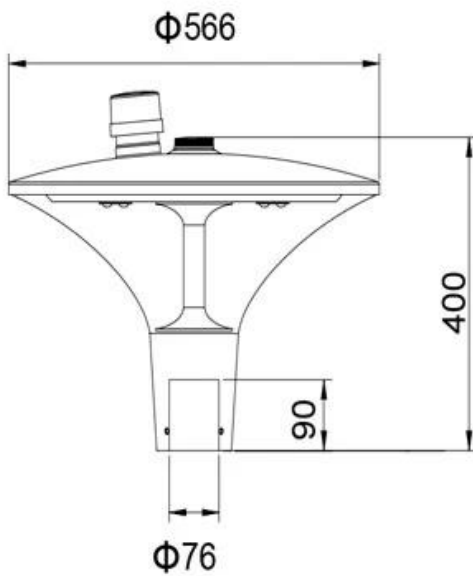

What is the details of our LED Garden light?

Spinning aluminum housing

Sealed lamp housing

Double photometric diffuser technology

Configuration Data:

Product Code	Rated Power	LED Qty	Luminous Flux	G.W/N.W	Packing Size	Loading Qty
YMLED-6140(16)	30W	16	3810	7.5/6(kgs)	605*605*420mm	135PCS/20'GP
YMLED-6140(20)	55W	20	6985	7.5/6(kgs)	605*605*420mm	342PCS/40'HQ
YMLED-6140(24)	70W	24	8890	7.5/6(kgs)	605*605*420mm	

Polar Diagram:

Type1

Type2

Type3

YMLED-6140

RAL 7015

RAL 9005

Product description:
 whole body Die cast aluminum housing
 Double photometric diffuser technology
 Supper white toughened glass
 Sealed lamp housing

Certificate

Product Dimensions(mm)

Internal Structure