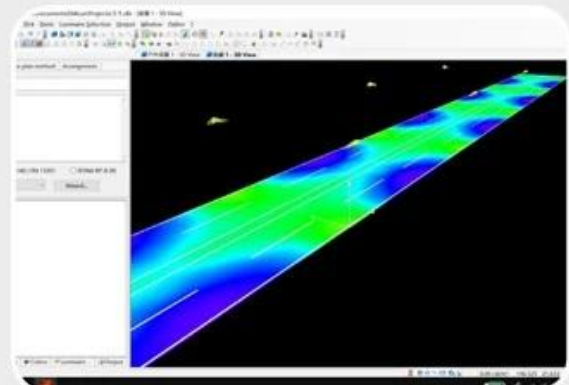

# Testing and Design

product design

led street lighting aging testing line.

ingress protection (ip) testing equipment.

ullbrich sphere for testing luminous flux

road lighting simulation