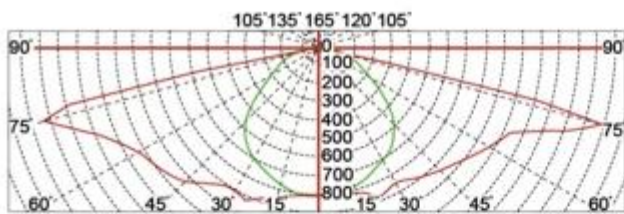

## Configuration Data:

Product Code	Rated Power	LED Qty	Luminous Flux	G.W/N.W	Packing Size	Loading Qty
YMLED-6141(16)	30W	16	3450	5/4(kgs)	415*415*530mm	260PCS/20'GP
YMLED-6141(20)	55W	24	6325	5/4(kgs)	415*415*530mm	700PCS/40'HQ

## Polar Diagram:

Type1

Type2

Type3