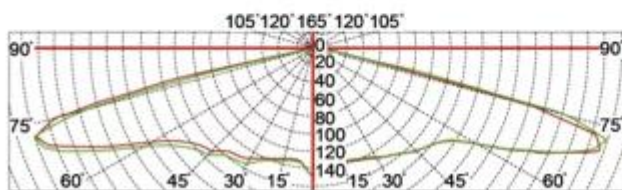

## Configuration Data:

Product Code	Rated Power	LED Qty	Luminous Flux	G.W/N.W	Packing Size	Loading Qty
YMLED-6141(16)	30W	16	3450	5/4(kgs)	415*415*530mm	260PCS/20'GP
YMLED-6141(20)	55W	24	6325	5/4(kgs)	415*415*530mm	700PCS/40'HQ

## Polar Diagram:

Type1

Type2

Type3