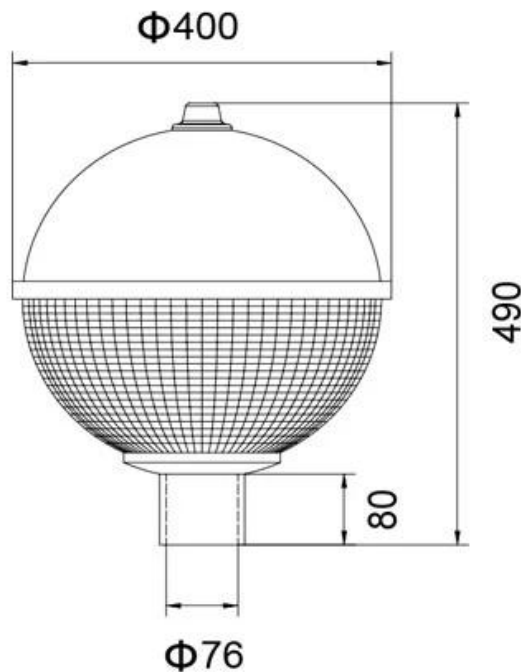

## Configuration Data:

Product Code	Rated Power	LED Qty	Luminous Flux	G.W/N.W	Packing Size	Loading Qty
YMLED-6141(16)	30W	16	3450	5/4(kgs)	415*415*530mm	260PCS/20'GP
YMLED-6141(20)	55W	24	6325	5/4(kgs)	415*415*530mm	700PCS/40'HQ

# YMLED-6141

RAL 7015 

RAL 9005 

**Product description:**  
 whole body Die cast aluminum housing  
 Double photometric diffuser technology  
 Supper white toughened glass  
 Sealed lamp housing

# Product Dimensions(mm)