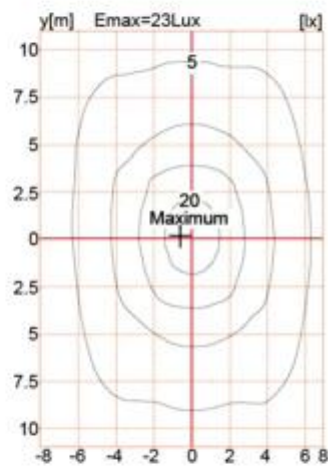

## Configuration Data:

Product Code	Rated Power	LED Qty	Luminous Flux	G.W/N.W	Packing Size	Loading Qty
YMLED-6141(16)	30W	16	3450	5/4(kgs)	415*415*530mm	260PCS/20'GP
YMLED-6141(20)	55W	24	6325	5/4(kgs)	415*415*530mm	700PCS/40'HQ

## Polar Diagram:

Type1

Type2

Type3

# Product Dimensions(mm)