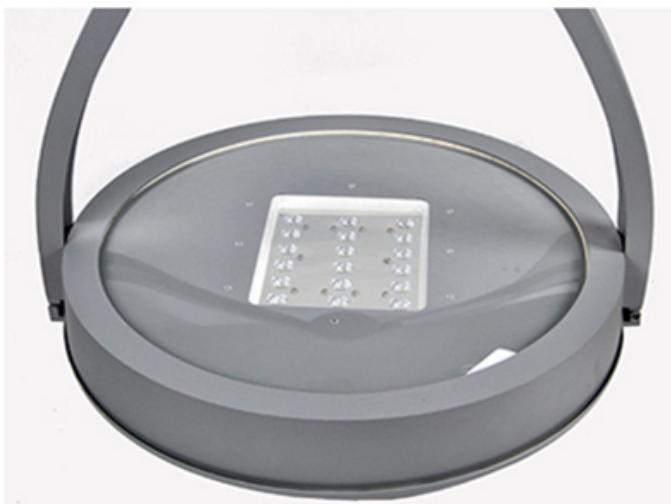

What is the details of our [LED Garden light](#)?

Die cast aluminum housing, aluminum sheet rotating cover
Double photometric diffuser technology
Supper white toughened glass
Sealed lamp housing

What is the Specifications of our LED Garden light?

Isolationsklasse	Stromversorgung	LED current	Leistungsfaktor	Working Ambient	Lebensspanne	CRI	CCT
Class I	120-277V 50/60HZ	700mA	>0.95	-40 °C to +55 °C	>50,000hrs	RA>75	3000K-6500K
Produktcode	YMLED-6102(16)	YMLED-6102(20)	YMLED-6102(24)	YMLED-6102(28)			
LED Qty	16pcs	20pcs	24pcs	28pcs			
Rated Power	35w	45w	55w	60w			
Lichtstrom	3100-3300lm	3950-4200	4850-5200lm	5350-5700lm			
G.W/N.W	13.5/11.5kgs	13.5/11.5kgs	13.5/11.5kgs	13.5/11.5kgs			
Packungsgröße	610x610x830mm	610x610x830mm	610x610x830mm	610x610x830mm			

Product Photos

YMLED-6102

PRODUCT DIMENSIONS(MM)

PRODUCT DETAILS

Polar Diagram

Type1

Type2

Type3