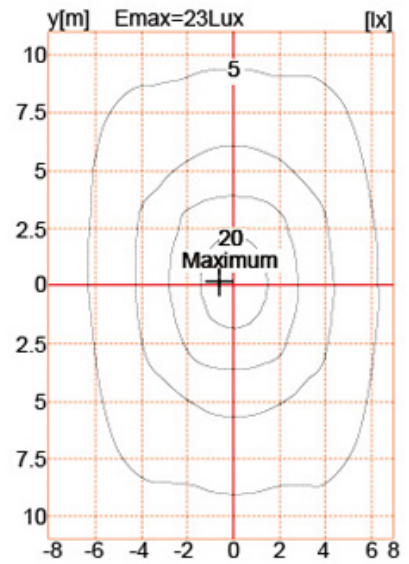

Product Photos

YMLED-6102

PRODUCT DIMENSIONS(MM)

PRODUCT DETAILS

Polar Diagram

Type1

Type2

Type3