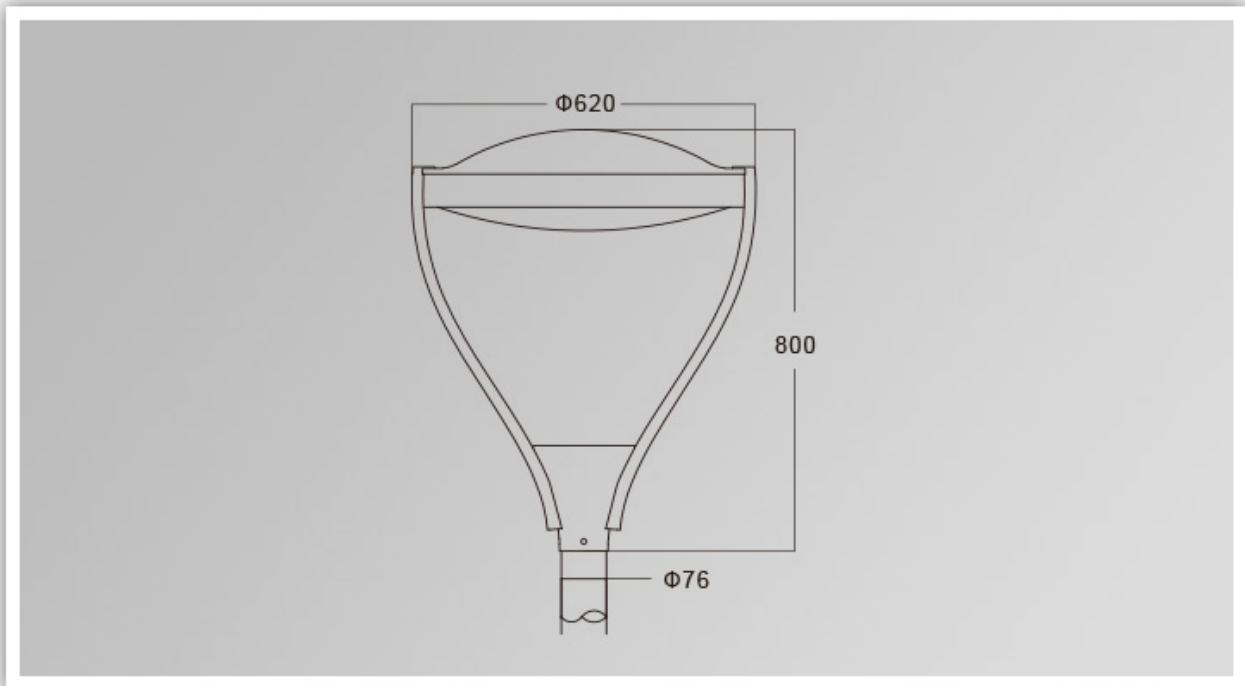

What is the details of our [LED Garden light](#)?

Die cast aluminum housing, aluminum sheet rotating cover
Double photometric diffuser technology
Supper white toughened glass
Sealed lamp housing

What is the Specifications of our LED Garden light?

Isolationsklasse	Stromversorgung	LED current	Leistungsfaktor	Working Ambient	Lebensspanne	CRI	CCT
Class I	120-277V 50/60HZ	700mA	>0.95	-40 °C to +55 °C	>50,000hrs	RA>75	3000K-6500K
Produktcode	YMLED-6102(16)	YMLED-6102(20)	YMLED-6102(24)	YMLED-6102(28)			
LED Qty	16pcs	20pcs	24pcs	28pcs			
Rated Power	35w	45w	55w	60w			
Lichtstrom	3100-3300lm	3950-4200	4850-5200lm	5350-5700lm			
G.W/N.W	13.5/11.5kgs	13.5/11.5kgs	13.5/11.5kgs	13.5/11.5kgs			
Packungsgröße	610x610x830mm	610x610x830mm	610x610x830mm	610x610x830mm			

Product Photos

YMLED-6102

PRODUCT DIMENSIONS(MM)

PRODUCT DETAILS

Polar Diagram

Type1

Type2

Type3