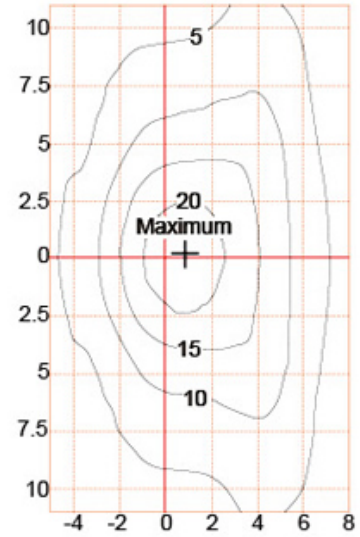

Product Photos

YMLED-6102

PRODUCT DIMENSIONS(MM)

PRODUCT DETAILS

Polar Diagram

Type1

Type2

Type3