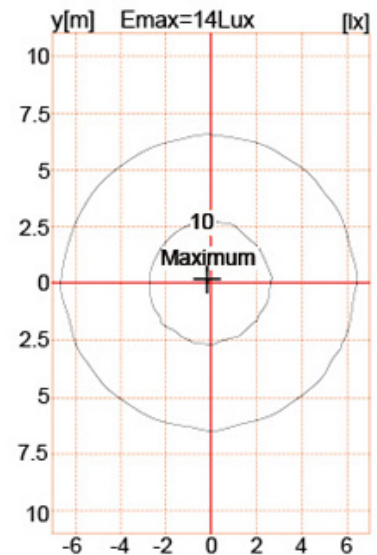

Product Photos

YMLED-6102

PRODUCT DIMENSIONS(MM)

PRODUCT DETAILS

Polar Diagram

Type1

Type2

Type3