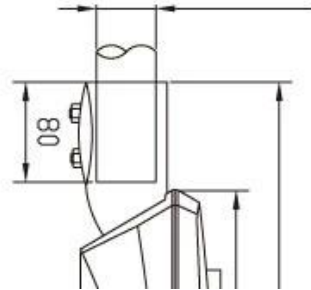

Intelligent matching light source to improve load efficiency

Suitable for country roads, courtyards, parks

IP65

Certificate

Product Dimensions(mm)

Internal Structure

red luminous Cree

XTE chips

Stainless steel material
with adjustable parts

Polar Diagram

Configuration Data:

YMLED-6801-20W	20W	60W	30AH
YMLED-6801-30W	30W	80W	40AH
YMLED-6801-40W	40W	100W	50AH

Yuyao Yangming Lighting Co., Ltd. is mainly engaged in the development and production of garden lighting. Founded in 2001, it has developed more than 200 kinds of Garden lights, street lights, lawn lights, footpath lights, light poles, led lights and wall lights.