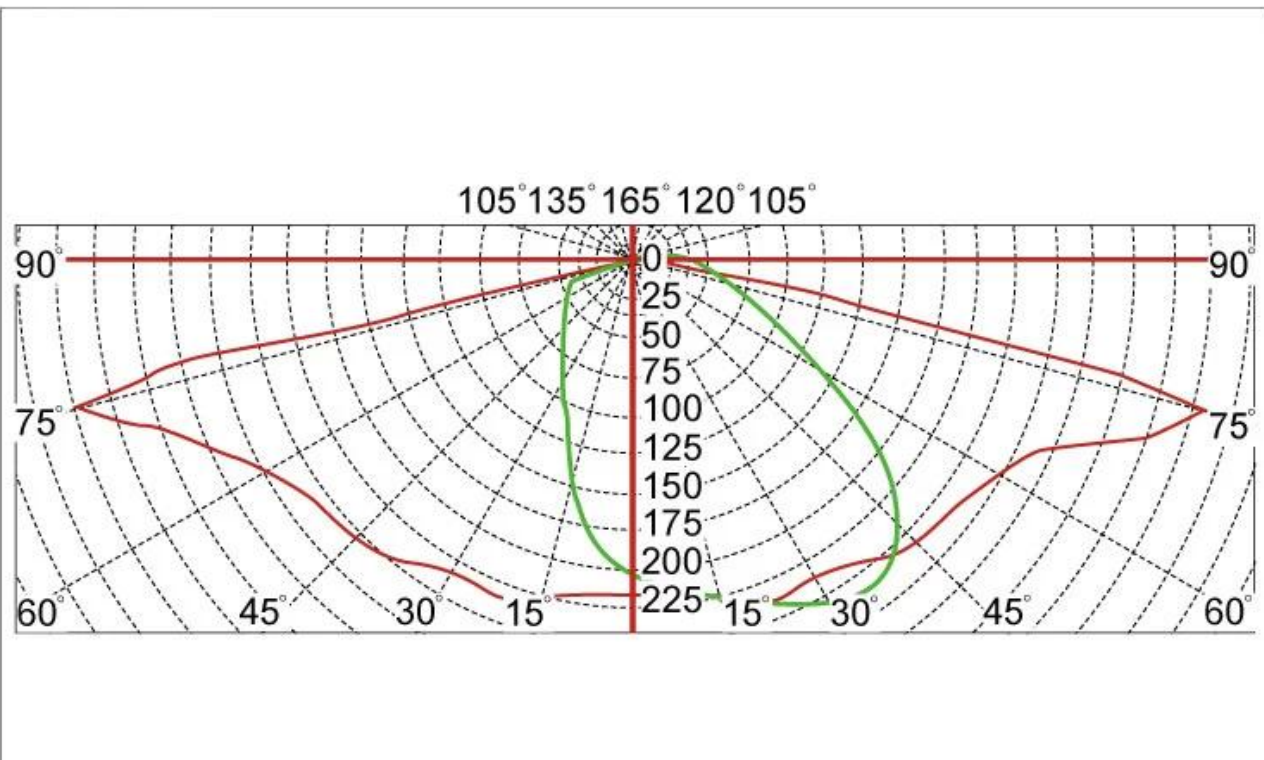

Intelligent matching light source to improve load efficiency

Suitable for country roads, courtyards, parks

IP65

Certificate

Product Dimensions(mm)

Internal Structure

red luminous Cree

XTE chips

Stainless steel material
with adjustable parts

Polar Diagram

Configuration Data:

YMLED-6801-20W	20W	60W	30AH
YMLED-6801-30W	30W	80W	40AH
YMLED-6801-40W	40W	100W	50AH

Yuyao Yangming Lighting Co., Ltd. is mainly engaged in the development and production of garden lighting. Founded in 2001, it has developed more than 200 kinds of Garden lights, street lights, lawn lights, footpath lights, light poles, led lights and wall lights.