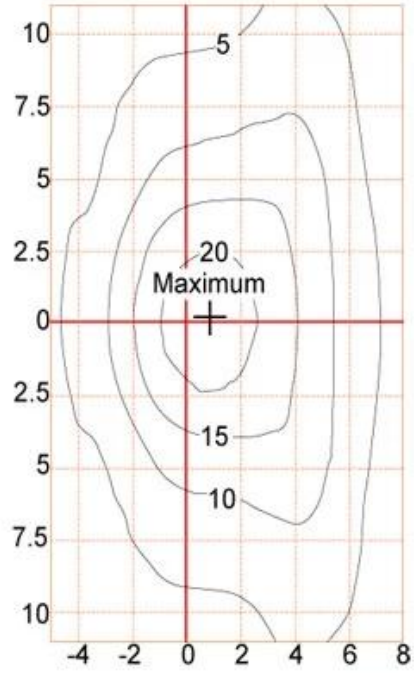

Intelligent matching light source to improve load efficiency

Suitable for country roads, courtyards, parks

IP65

Certificate

Product Dimensions(mm)

Internal Structure

red luminous Cree

XTE chips

Stainless steel material
with adjustable parts

Polar Diagram

Configuration Data:

YMLED-6801-20W	20W	60W	30AH
YMLED-6801-30W	30W	80W	40AH
YMLED-6801-40W	40W	100W	50AH

Yuyao Yangming Lighting Co., Ltd. is mainly engaged in the development and production of garden lighting. Founded in 2001, it has developed more than 200 kinds of Garden lights, street lights, lawn lights, footpath lights, light poles, led lights and wall lights.