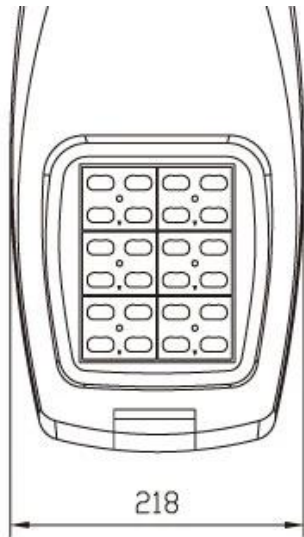

Intelligent matching light source to improve load efficiency

Suitable for country roads, courtyards, parks

IP65

Certificate

Product Dimensions(mm)

Internal Structure

red luminous Cree

XTE chips

Stainless steel material
with adjustable parts

Polar Diagram

Configuration Data:

YMLED-6801-20W	20W	60W	30AH
YMLED-6801-30W	30W	80W	40AH
YMLED-6801-40W	40W	100W	50AH

Yuyao Yangming Lighting Co., Ltd. is mainly engaged in the development and production of garden lighting. Founded in 2001, it has developed more than 200 kinds of Garden lights, street lights, lawn lights, footpath lights, light poles, led lights and wall lights.