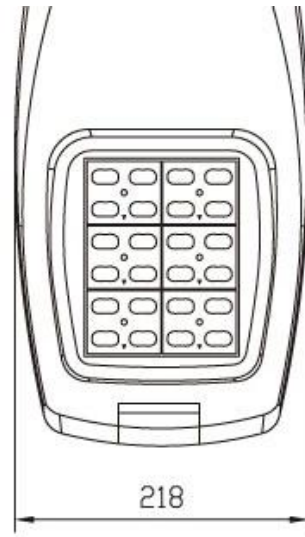

Intelligent matching light source to improve load efficiency

Suitable for country roads, courtyards, parks

IP65

Certificate

Product Dimensions(mm)

Internal Structure

red luminous Cree

XTE chips

Stainless steel material
with adjustable parts

Polar Diagram

Configuration Data:

YMLED-6801-20W	20W	60W	30AH
YMLED-6801-30W	30W	80W	40AH
YMLED-6801-40W	40W	100W	50AH

Yuyao Yangming Lighting Co., Ltd. is mainly engaged in the development and production of garden lighting. Founded in 2001, it has developed more than 200 kinds of Garden lights, street lights, lawn lights, footpath lights, light poles, led lights and wall lights.