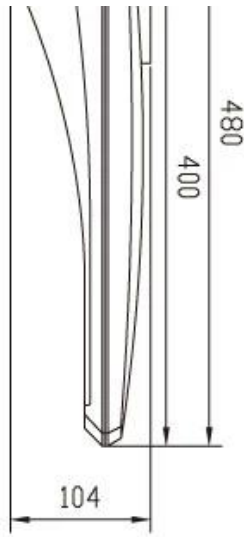

Intelligent matching light source to improve load efficiency

Suitable for country roads, courtyards, parks

IP65

Certificate

Product Dimensions(mm)

Internal Structure

red luminous Cree

XTE chips

Stainless steel material
with adjustable parts

Polar Diagram

Configuration Data:

YMLED-6801-20W	20W	60W	30AH
YMLED-6801-30W	30W	80W	40AH
YMLED-6801-40W	40W	100W	50AH

Yuyao Yangming Lighting Co., Ltd. is mainly engaged in the development and production of garden lighting. Founded in 2001, it has developed more than 200 kinds of Garden lights, street lights, lawn lights, footpath lights, light poles, led lights and wall lights.