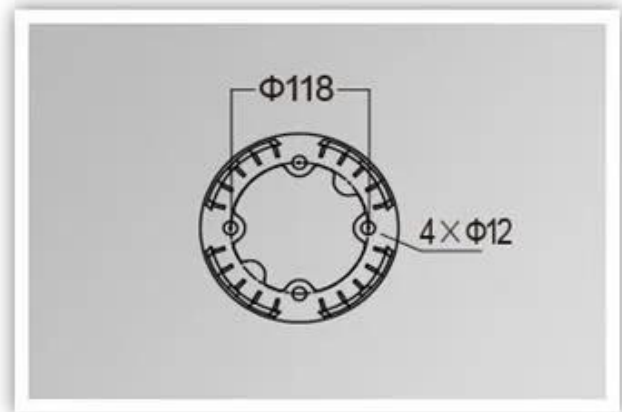

What our data [bollard outdoor Hell?](#)

Die-cast aluminum alloy, powder coating surface treatment of Electricity
UV pause PC lampshade
Lampshade seal

What are our specific Garden lights?

Isolationsschicht	Liefern	Schutzklasse	The ability to Corrnson	Arbeitsumgebung	Arc lamp	Maximum power
erster Abschluss	220V. 50/60 Hz	IP65.	Durchschnitt	-35. ° C to +45 C	E27.	35w.

Product Image

PRODUCT DIMENSIONS(MM)

PRODUCT DETAILS

YM-6201A

YM-6201B

YM-6201C

Packaging and amplifier, transport and trade in terms of:

Überweisen