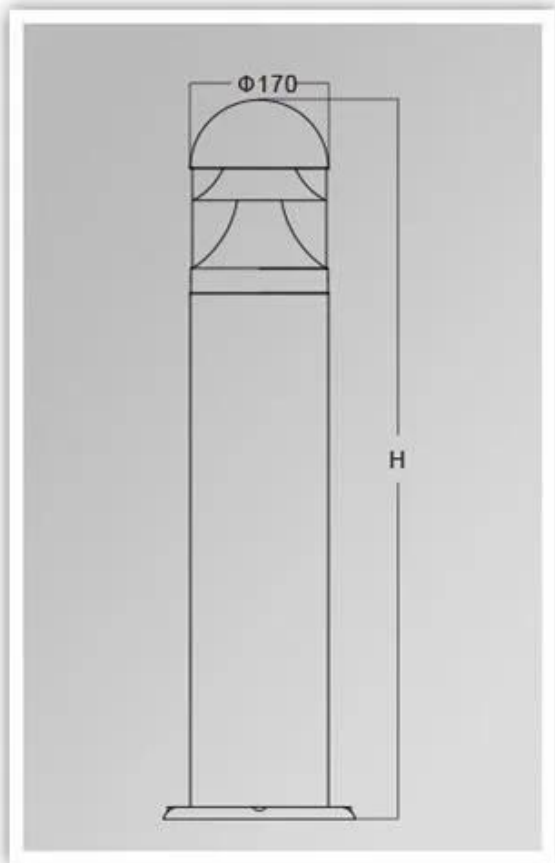

What our data [bollard outdoor Hell?](#)

Die-cast aluminum alloy, powder coating surface treatment of Electricity
UV pause PC lampshade
Lampshade seal

What are our specific Garden lights?

Isolationsschicht	Liefern	Schutzklasse	The ability to Corrnson	Arbeitsumgebung	Arc lamp	Maximum power
erster Abschluss	220V. 50/60 Hz	IP65.	Durchschnitt	-35. ° C to +45 C	E27.	35w.

Product Image

PRODUCT DIMENSIONS(MM)

PRODUCT DETAILS

YM-6201A

YM-6201B

YM-6201C

Packaging and amplifier, transport and trade in terms of:

Überweisen