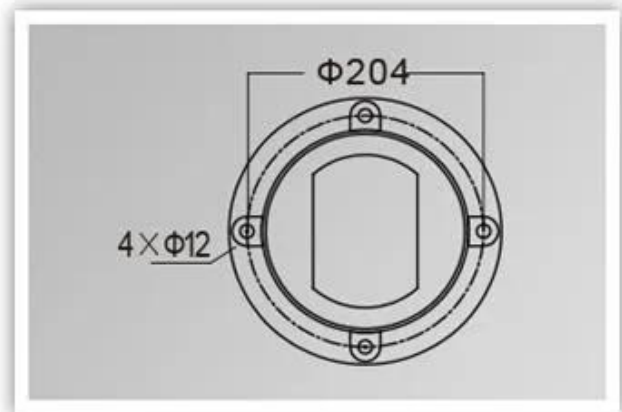

What our data [bollard outdoor Hell?](#)

Die-cast aluminum alloy, powder coating surface treatment of Electricity
UV pause PC lampshade
Lampshade seal

What are our specific Garden lights?

Isolationsschicht	Liefern	Schutzklasse	The ability to Corrnson	Arbeitsumgebung	Arc lamp	Maximum power
erster Abschluss	220V. 50/60 Hz	IP65.	Durchschnitt	-35. ° C to +45 C	E27.	35w.

Product Image

PRODUCT DIMENSIONS(MM)

PRODUCT DETAILS

YM-6201A

YM-6201B

YM-6201C

Packaging and amplifier, transport and trade in terms of:

Überweisen