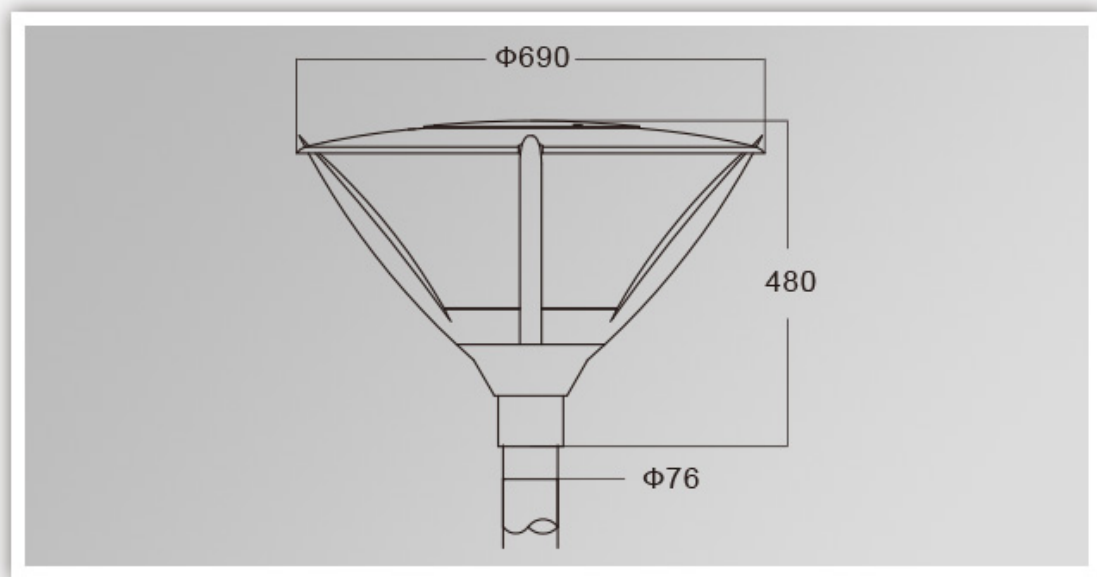

### LED

Input	Output	LED	Efficiency	Temperature	Life	Beam Angle	CCT
I	120-277V. 50 / 60Hz.	700mA	> 0.95	-40 °C +55 °C.	> 50,000hrs.	ra > 75.	3000K-6500K.

Model	Ymled-6101	Ymled-6101	Ymled-6101
LED	16	24	28PCS.
Power	35W	55W.	60W
Beam Angle	2900-3100LM.	4150-4400lm.	5000-5300LM.
G.W / N.W.	12.5 / 11kgs.	12.5 / 11kgs.	12.5 / 11kgs.
Dimensions	570x570x570mm.	570x570x570mm.	570x570x570mm.

## PRODUCT DIMENSIONS(MM)