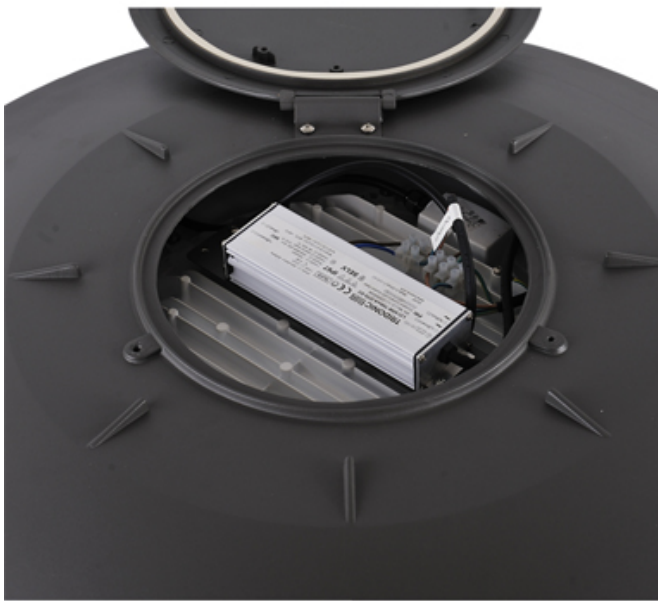

PRODUCT DETAILS