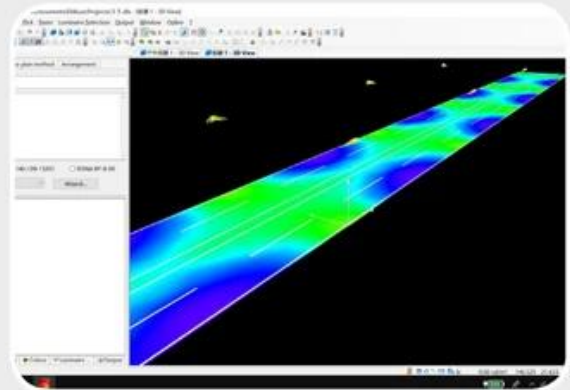

# Testing and Design

product design

led street lighting aging

ingress protection (Ip) testing equipment.

testing line.

ullbrich sphere for testing luminous flux

road lighting simulation