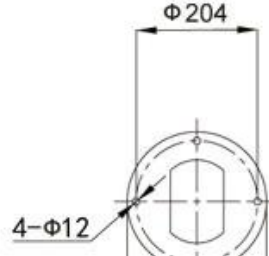

RAL 7015

RAL 9005

Die cast aluminum housing
CREE LED Chip / Meanwell driver
Height can be customized

CE IP65

Certificate

Certificate

Product Dimensions(mm)

Configuration Data: