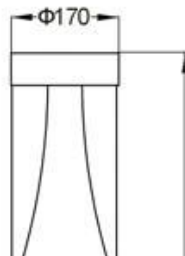

RAL 7015

RAL 9005

Die cast aluminum housing
CREE LED Chip / Meanwell driver
Height can be customized

CE IP65

Certificate

Certificate

Product Dimensions(mm)

Configuration Data: