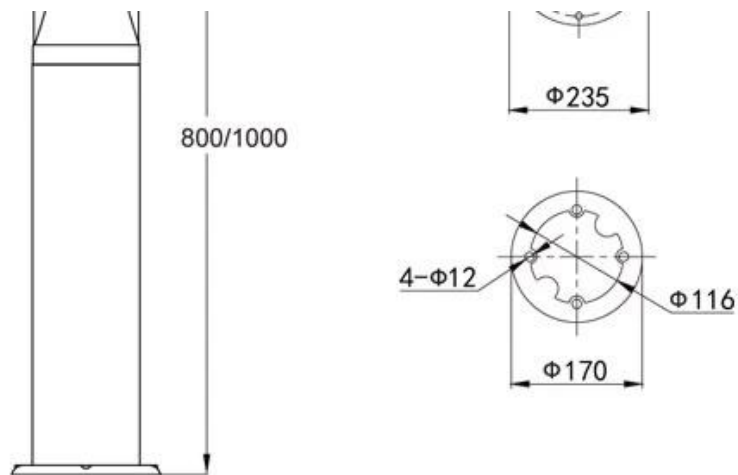

RAL 7015

RAL 9005

Die cast aluminum housing
CREE LED Chip / Meanwell driver
Height can be customized

CE IP65

Certificate

Certificate

Product Dimensions(mm)

Configuration Data: