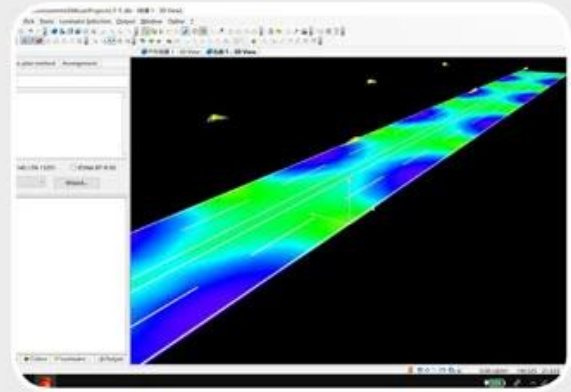

led street lighting aging testing line.

ingress protection (IP) testing equipment

road lighting simulation

ullbrich sphere for testing luminous flux

Exhibition

Add : Minyin industrial Zone, Liangnong Town,
Yuyao,Zhenjiang,China