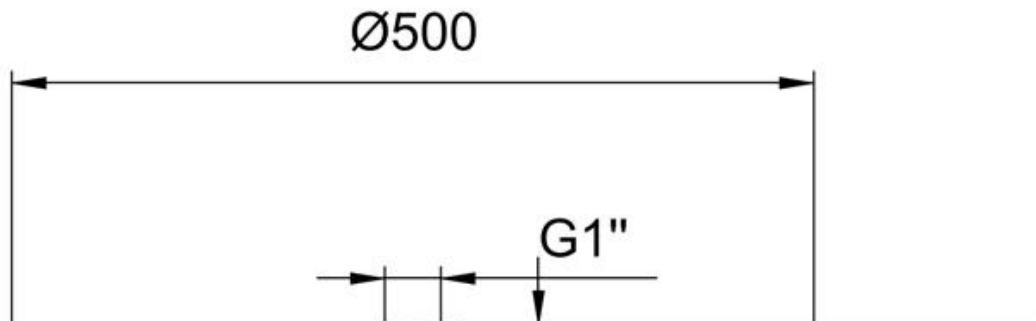

Product Dimensions(mm)