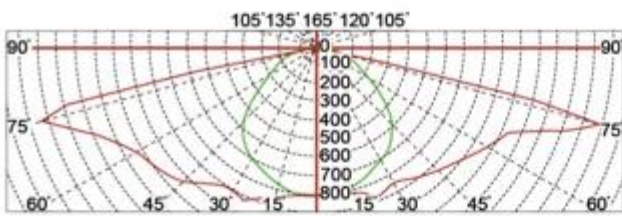

What is the details of our LED Garden light?

Spinning aluminum housing

Sealed lamp housing

Double photometric diffuser technology

UV-stop PC lamp cover

Configuration Data:

Product Code	Rated Power	LED Qty	Luminous Flux	G.W/N.W	Packing Size	Loading Qty
YMLED-6141(16)	30W	16	3450	5/4(kgs)	415*415*530mm	260PCS/20'GP
YMLED-6141(20)	55W	24	6325	5/4(kgs)	415*415*530mm	700PCS/40'HQ

Polar Diagram:

Type1

Type2

Type3

YMLED-6141

RAL 7015 

RAL 9005 

Product description:
 whole body Die cast aluminum housing
 Double photometric diffuser technology
 Supper white toughened glass
 Sealed lamp housing