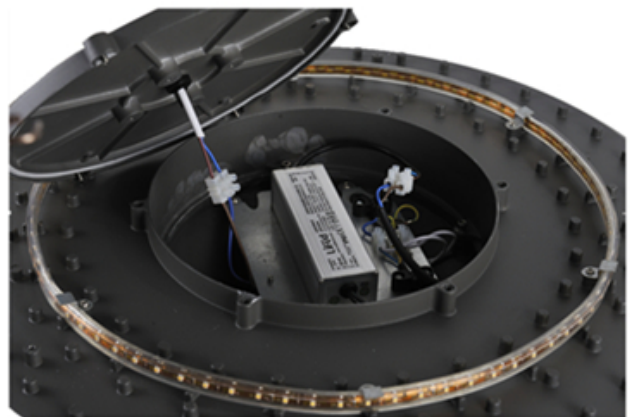

PRODUCT DETAILS