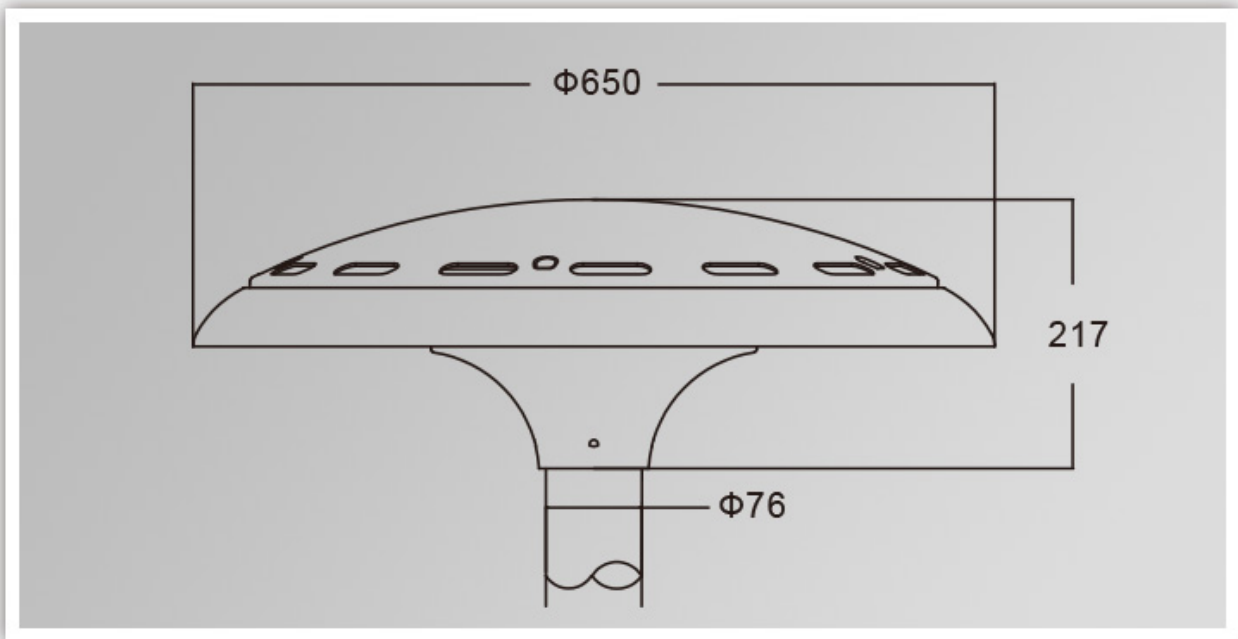

PRODUCT DIMENSIONS(MM)