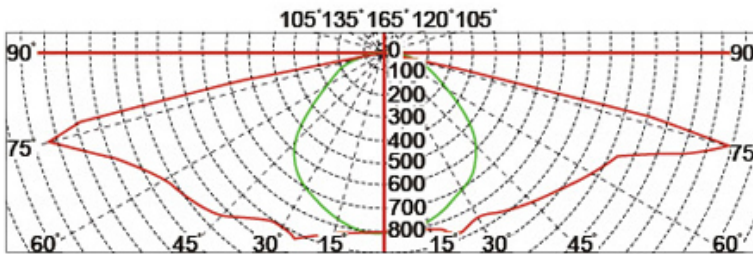

YMLED-6113A

PRODUCT DIMENSIONS(MM)

PRODUCT DETAILS

Polar Diagram

Type1

Type2

Type3

- 1. FedEx / DHL / UPS / TNT
- 2. Moneygram / PayPal
- 3. Moneygram / PayPal
- 4. 5.00 - 7.00; 15. - 30.00