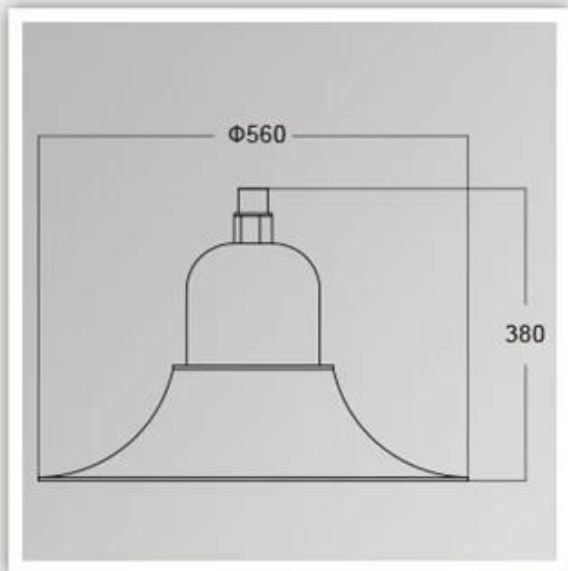

LED

1. 120-277V
2. 50/60Hz
3. 700mA
4. > 0.95
5. -40 °C ~ +55 °C
6. > 50,000hrs.
7. ra > 75
8. 3000K-6500K

Product Specifications

Item	Spec	LED	Beam Angle	Temp. Range	Life	Beam Spread	CCT
I	120-277V. 50 / 60Hz.	700mA	> 0.95	-40 °C ~ +55 °C.	> 50,000hrs.	ra > 75.	3000K-6500K.

Model	Ymled-6128	Ymled-6128	Ymled-6128
LED Qty	15	20pcs.	25PCS.
Power	30W	45W	55W.
Beam Angle	2750-2940LM.	4150-4400lm.	5000-5390LM.
G.W / N.W.	6.5 / 5.5kgs.	6.5 / 5.5kgs.	6.5 / 5.5kgs.
Dimensions	460x460x460mm.	460x460x460mm.	460x460x460mm.

Dimensions

PRODUCT DIMENSIONS(MM)

Shipping Information

1. FedEx / DHL / UPS / TNT
2. Shipping to: fcl; /