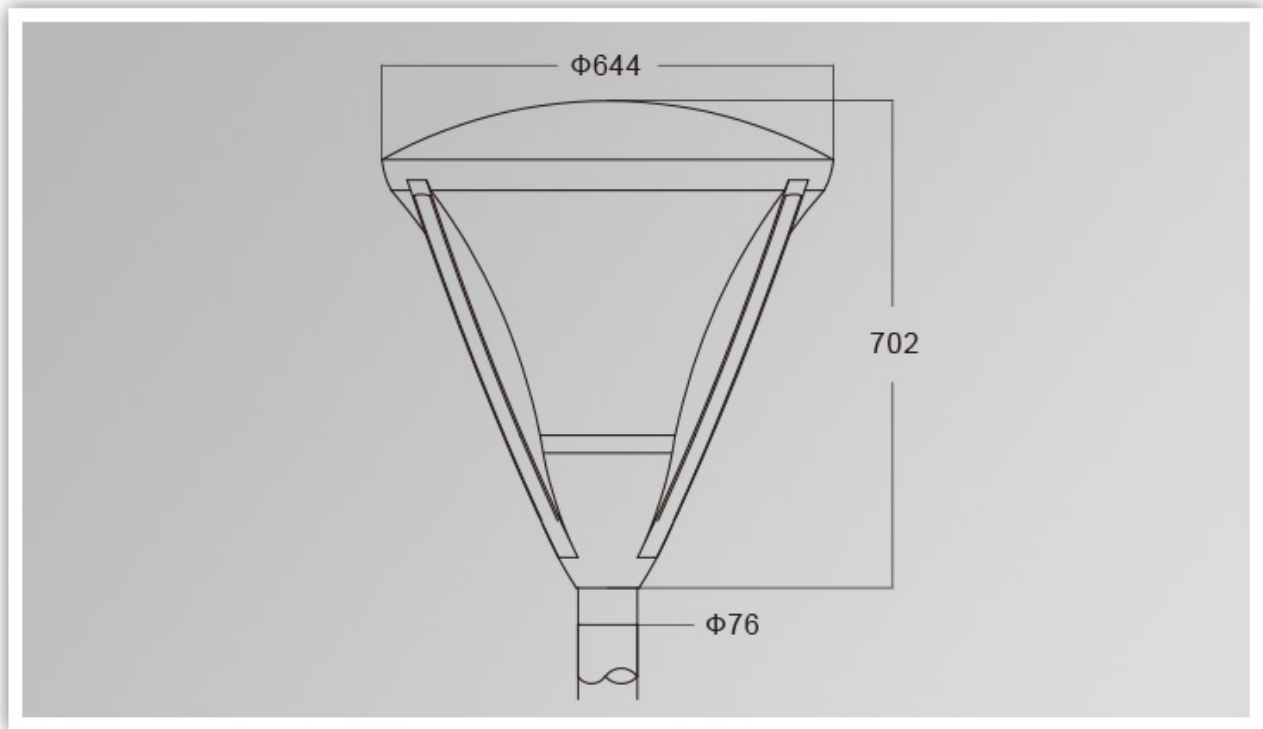

| | | | | | | | |
|------|-------------------------|-------|--------|-----------------|-----------------|-----------------|-----------------|
| □□□□ | □□ | LED□□ | □□□□ | □□□□ | □□ | □□□ | CCT. |
| I□ | 120-277V. 50 / 60Hz. | 700mA | > 0.95 | -40 °C□+55 °C. | > 50,000hrs. | ra> 75. | 3000K-6500K. |
| | □□□□ | | | Ymled-6109□16□ | Ymled-6109□20□ | Ymled-6109□24□ | Ymled-6109□28□ |
| | LED□□ | | | 16□ | 20pcs. | 24□ | 28PCS. |
| | □□□□ | | | 35□ | 45W | 55W. | 60W |
| | □□□ | | | 3100-3300LM. | 3950-4200. | 4850-5200lm. | 5350-5700LM. |
| | G.W / N.W. | | | 13.5 / 11.5kgs. | 13.5 / 11.5kgs. | 13.5 / 11.5kgs. | 13.5 / 11.5kgs. |
| | □□□□ | | | 655x655x760mm. | 655x655x760mm. | 655x655x760mm. | 655x655x760mm. |

YMLED-6109

PRODUCT DIMENSIONS(MM)

PRODUCT DETAILS

Polar Diagram

Type1

Type2

Type3

- 1. FedEx / DHL / UPS / TNT
- 2. Moneygram / PayPal
- 3. Moneygram / PayPal
- 4. 5.00 - 7.00; 15. - 30.00