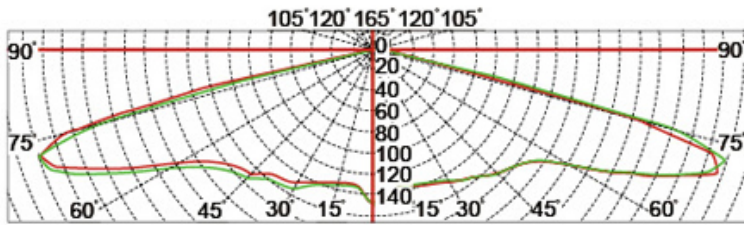

YMLED-6109

PRODUCT DIMENSIONS(MM)

PRODUCT DETAILS

Polar Diagram

Type1

Type2

Type3

- 1. FedEx / DHL / UPS / TNT
- 2. Moneygram / PayPal
- 3. Moneygram / PayPal
- 4. 5.00 - 7.00; 15. - 30.00