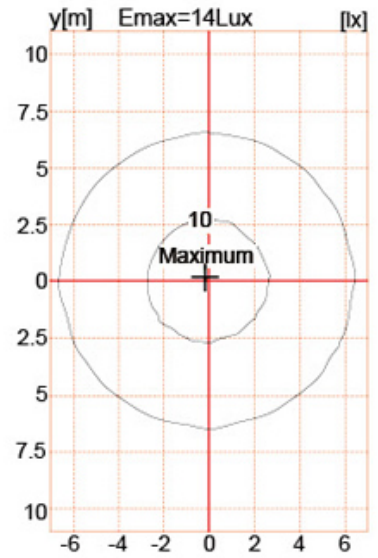

| | | | | | | | |
|------|-------------------------|-------|--------|-----------------|-----------------|-----------------|-----------------|
| □□□□ | □□ | LED□□ | □□□□ | □□□□ | □□ | □□□ | CCT. |
| I□ | 120-277V. 50 / 60Hz. | 700mA | > 0.95 | -40 °C□+55 °C. | > 50,000hrs. | ra> 75. | 3000K-6500K. |
| | □□□□ | | | Ymled-6109□16□ | Ymled-6109□20□ | Ymled-6109□24□ | Ymled-6109□28□ |
| | LED□□ | | | 16□ | 20pcs. | 24□ | 28PCS. |
| | □□□□ | | | 35□ | 45W | 55W. | 60W |
| | □□□ | | | 3100-3300LM. | 3950-4200. | 4850-5200lm. | 5350-5700LM. |
| | G.W / N.W. | | | 13.5 / 11.5kgs. | 13.5 / 11.5kgs. | 13.5 / 11.5kgs. | 13.5 / 11.5kgs. |
| | □□□□ | | | 655x655x760mm. | 655x655x760mm. | 655x655x760mm. | 655x655x760mm. |

YMLED-6109

PRODUCT DIMENSIONS(MM)

PRODUCT DETAILS

Polar Diagram

Type1

Type2

Type3

- 1. FedEx / DHL / UPS / TNT
- 2. Moneygram / PayPal
- 3. Moneygram / PayPal
- 4. 5.00 - 7.00; 15. - 30.00