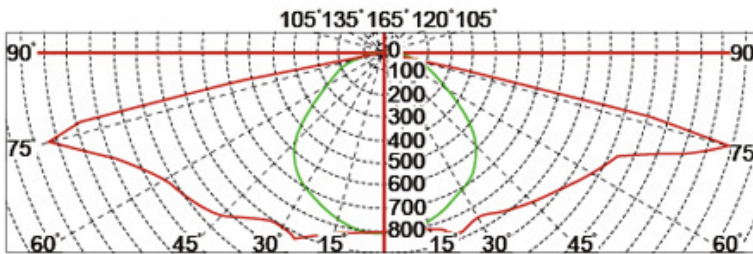

YMLED-6109

PRODUCT DIMENSIONS(MM)

PRODUCT DETAILS

Polar Diagram

Type1

Type2

Type3

- 1. FedEx / DHL / UPS / TNT
- 2. Moneygram / PayPal
- 3. Moneygram / PayPal
- 4. 5.00 - 7.00; 15. - 30.00