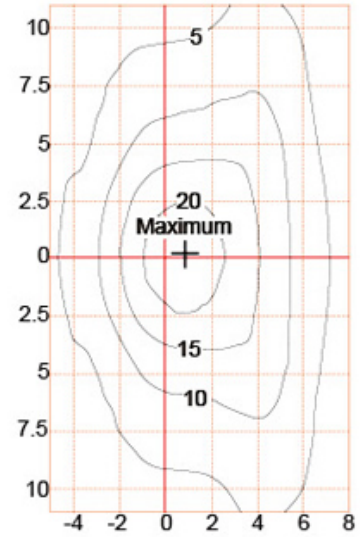

| | | | | | | | |
|------|-------------------------|-------|--------|-----------------|-----------------|-----------------|-----------------|
| □□□□ | □□ | LED□□ | □□□□ | □□□□ | □□ | □□□ | CCT. |
| I□ | 120-277V. 50 / 60Hz. | 700mA | > 0.95 | -40 °C□+55 °C. | > 50,000hrs. | ra> 75. | 3000K-6500K. |
| | □□□□ | | | Ymled-6109□16□ | Ymled-6109□20□ | Ymled-6109□24□ | Ymled-6109□28□ |
| | LED□□ | | | 16□ | 20pcs. | 24□ | 28PCS. |
| | □□□□ | | | 35□ | 45W | 55W. | 60W |
| | □□□ | | | 3100-3300LM. | 3950-4200. | 4850-5200lm. | 5350-5700LM. |
| | G.W / N.W. | | | 13.5 / 11.5kgs. | 13.5 / 11.5kgs. | 13.5 / 11.5kgs. | 13.5 / 11.5kgs. |
| | □□□□ | | | 655x655x760mm. | 655x655x760mm. | 655x655x760mm. | 655x655x760mm. |

YMLED-6109

PRODUCT DIMENSIONS(MM)

PRODUCT DETAILS

Polar Diagram

Type1

Type2

Type3

- 1. FedEx / DHL / UPS / TNT
- 2. Moneygram / PayPal
- 3. Moneygram / PayPal
- 4. 5.00 - 7.00; 15. - 30.00