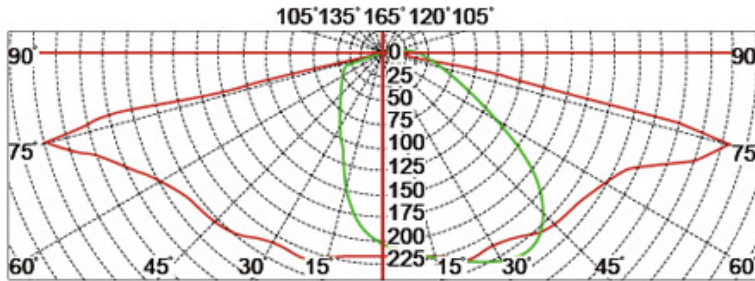

YMLED-6109

PRODUCT DIMENSIONS(MM)

PRODUCT DETAILS

Polar Diagram

Type1

Type2

Type3

- 1. FedEx / DHL / UPS / TNT
- 2. Moneygram / PayPal
- 3. Moneygram / PayPal
- 4. 5.00 - 7.00; 15. - 30.00