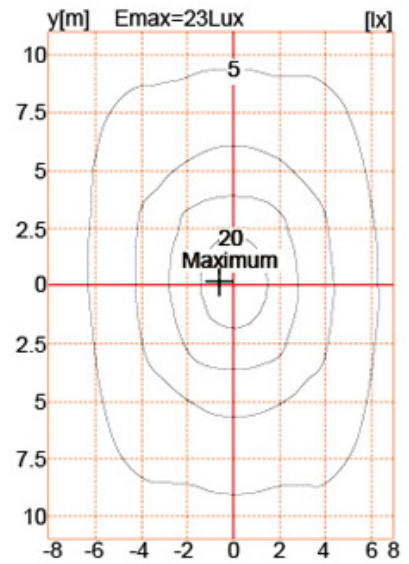

| | | | | | | | |
|------|-------------------------|-------|--------|-----------------|-----------------|-----------------|-----------------|
| □□□□ | □□ | LED□□ | □□□□ | □□□□ | □□ | □□□ | CCT. |
| I□ | 120-277V. 50 / 60Hz. | 700mA | > 0.95 | -40 °C□+55 °C. | > 50,000hrs. | ra> 75. | 3000K-6500K. |
| | □□□□ | | | Ymled-6109□16□ | Ymled-6109□20□ | Ymled-6109□24□ | Ymled-6109□28□ |
| | LED□□ | | | 16□ | 20pcs. | 24□ | 28PCS. |
| | □□□□ | | | 35□ | 45W | 55W. | 60W |
| | □□□ | | | 3100-3300LM. | 3950-4200. | 4850-5200lm. | 5350-5700LM. |
| | G.W / N.W. | | | 13.5 / 11.5kgs. | 13.5 / 11.5kgs. | 13.5 / 11.5kgs. | 13.5 / 11.5kgs. |
| | □□□□ | | | 655x655x760mm. | 655x655x760mm. | 655x655x760mm. | 655x655x760mm. |

YMLED-6109

PRODUCT DIMENSIONS(MM)

PRODUCT DETAILS

Polar Diagram

Type1

Type2

Type3

- 1. FedEx / DHL / UPS / TNT
- 2. Moneygram / PayPal
- 3. Moneygram / PayPal
- 4. 5.00 - 7.00; 15. - 30.00