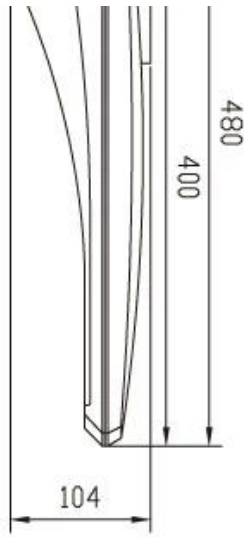

Intelligent matching light source to improve load efficiency

Suitable for country roads, courtyards, parks

IP65

Certificate

Internal Structure

red luminous Cree

XTE chips

Stainless steel material
with adjustable parts