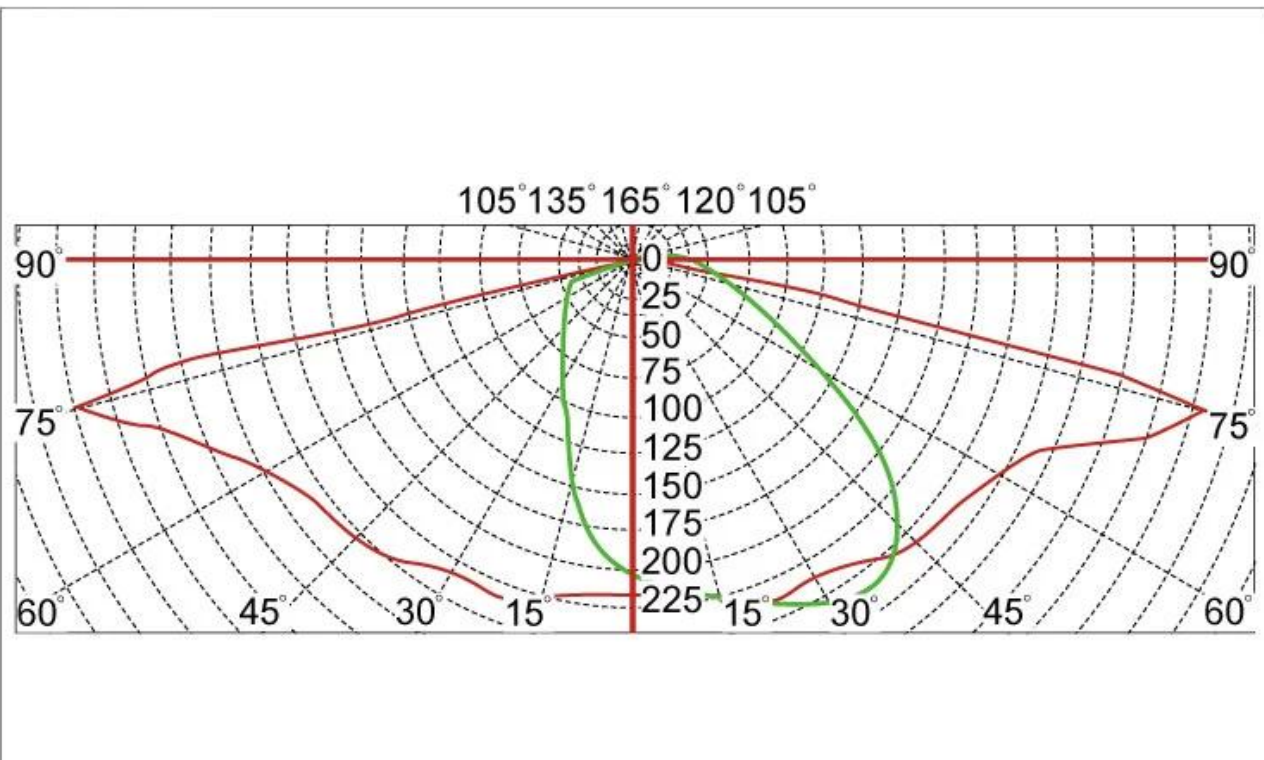

Intelligent matching light source to improve load efficiency

Suitable for country roads, courtyards, parks

IP65

Certificate

Internal Structure

red luminous Cree

XTE chips

Stainless steel material
with adjustable parts

Polar Diagram

Configuration Data:

YMLED-6801-20W	20W	60W	30AH
YMLED-6801-30W	30W	80W	40AH
YMLED-6801-40W	40W	100W	50AH

Yuyao Yangming Lighting Co., Ltd. is mainly engaged in the development and production of garden lighting. Founded in 2001, it has developed more than 200 kinds of Garden lights, street lights, lawn lights, footpath lights, light poles, led lights and wall lights.