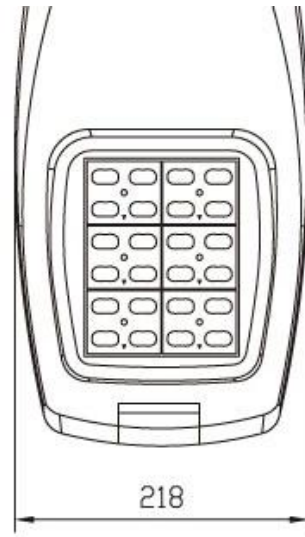

YMLED-6801

RAL 7015

RAL 9005

Product description:

Low light charging, improved charging efficiency and balanced charge for single battery.

Intelligent operation, detecting charge discharge ratio to ensure overcast daylight.

Intelligent matching light source to improve load efficiency

Suitable for country roads, courtyards, parks

IP65

Certificate

Internal Structure

red luminous Cree

XTE chips

Stainless steel material
with adjustable parts