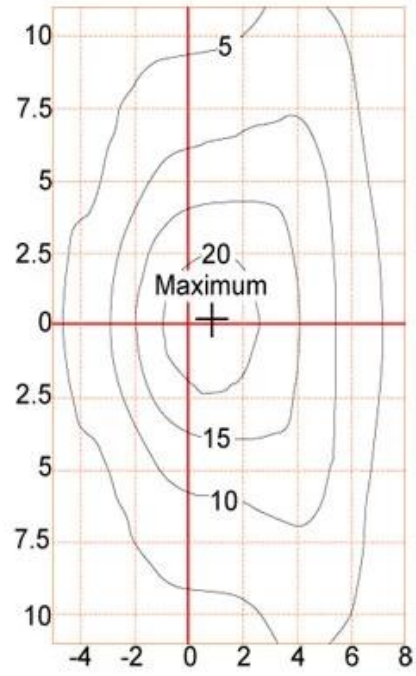

Polar Diagram

Configuration Data:

YMLED-6801-20W	20W	60W	30AH
YMLED-6801-30W	30W	80W	40AH
YMLED-6801-40W	40W	100W	50AH

Yuyao Yangming Lighting Co., Ltd. is mainly engaged in the development and production of garden lighting. Founded in 2001, it has developed more than 200 kinds of Garden lights, street lights, lawn lights, footpath lights, light poles, led lights and wall lights.