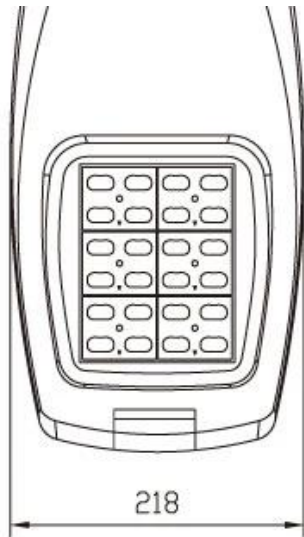

YMLED-6801

RAL 7015

RAL 9005

Product description:

Low light charging, improved charging efficiency and balanced charge for single battery.

Intelligent operation, detecting charge discharge ratio to ensure overcast daylight.

Intelligent matching light source to improve load efficiency

Suitable for country roads, courtyards, parks

IP65

Certificate

Internal Structure

red luminous Cree

XTE chips

Stainless steel material
with adjustable parts