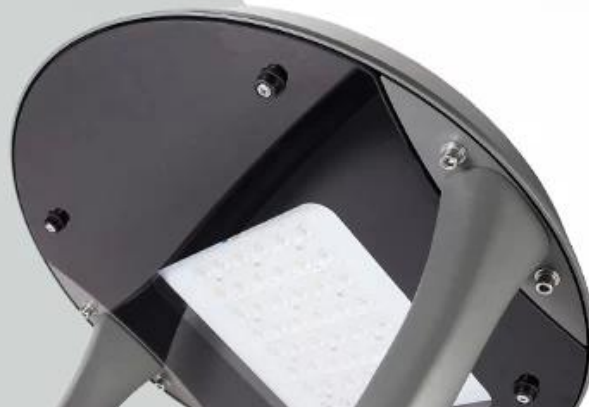

# Internal Structure

Die cast aluminum housing

Tempered glass

CREE XTE LED chip

Install pipe D76mm