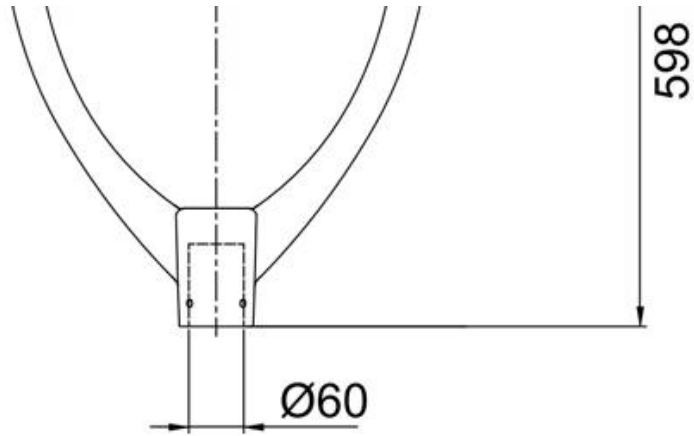

Configuration Data:

Internal Structure

Die cast aluminum housing

Tempered glass

CREE XTE LED chip

Install pipe D76mm