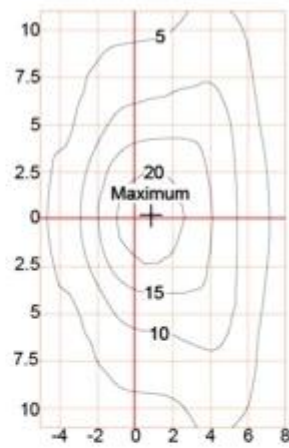

What is the details of our LED Garden light?

Spinning aluminum housing

Sealed lamp housing

Double photometric diffuser technology

UV-stop PC lamp cover

Configuration Data:

Product Code	Rated Power	LED Qty	Luminous Flux	G.W/N.W	Packing Size	Loading Qty
YMLED-6141(16)	30W	16	3450	5/4(kgs)	415*415*530mm	260PCS/20'GP
YMLED-6141(20)	55W	24	6325	5/4(kgs)	415*415*530mm	700PCS/40'HQ

Polar Diagram:

Type1

Type2

Type3

YMLED-6141

RAL 7015 

RAL 9005 

Product description:
 whole body Die cast aluminum housing
 Double photometric diffuser technology
 Supper white toughened glass
 Sealed lamp housing

Certificate

Product Dimensions(mm)

Internal Structure