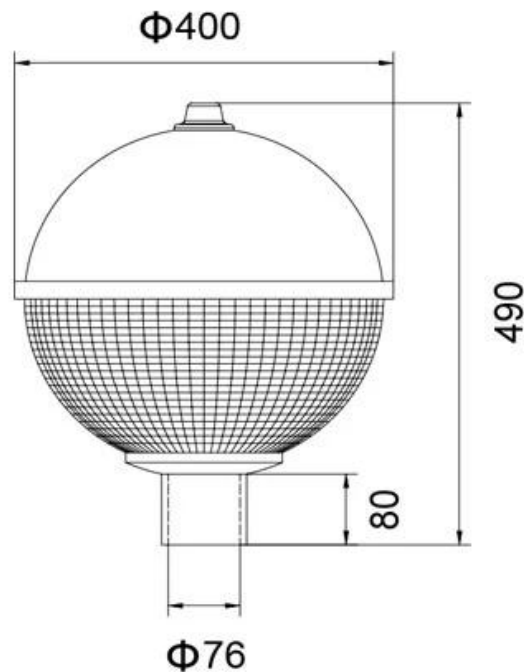

What is the details of our LED Garden light?

Spinning aluminum housing

Sealed lamp housing

Double photometric diffuser technology

UV-stop PC lamp cover

Configuration Data:

Product Code	Rated Power	LED Qty	Luminous Flux	G.W/N.W	Packing Size	Loading Qty
YMLED-6141(16)	30W	16	3450	5/4(kgs)	415*415*530mm	260PCS/20'GP
YMLED-6141(20)	55W	24	6325	5/4(kgs)	415*415*530mm	700PCS/40'HQ

Polar Diagram:

Type1

Type2

Type3

YMLED-6141

RAL 7015 

RAL 9005 

Product description:
 whole body Die cast aluminum housing
 Double photometric diffuser technology
 Supper white toughened glass
 Sealed lamp housing

Certificate

Product Dimensions(mm)

Internal Structure