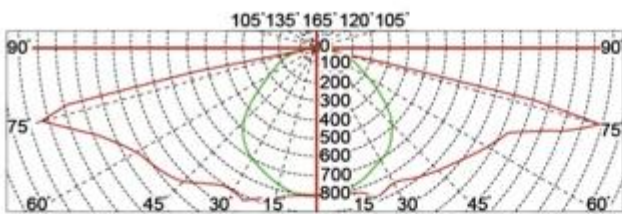

What is the details of our LED Garden light?

Spinning aluminum housing

Sealed lamp housing

Double photometric diffuser technology

UV-stop PC lamp cover

Configuration Data:

Product Code	Rated Power	LED Qty	Luminous Flux	G.W/N.W	Packing Size	Loading Qty
YMLED-6141(16)	30W	16	3450	5/4(kgs)	415*415*530mm	260PCS/20'GP
YMLED-6141(20)	55W	24	6325	5/4(kgs)	415*415*530mm	700PCS/40'HQ

Polar Diagram:

Type1

Type2

Type3

YMLED-6141

RAL 7015 

RAL 9005 

Product description:
 whole body Die cast aluminum housing
 Double photometric diffuser technology
 Supper white toughened glass
 Sealed lamp housing