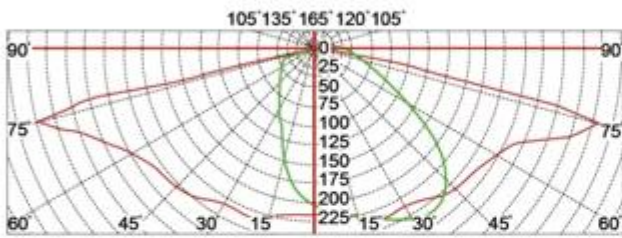

What is the details of our LED Garden light?

Spinning aluminum housing

Sealed lamp housing

Double photometric diffuser technology

UV-stop PC lamp cover

Configuration Data:

Product Code	Rated Power	LED Qty	Luminous Flux	G.W/N.W	Packing Size	Loading Qty
YMLED-6141(16)	30W	16	3450	5/4(kgs)	415*415*530mm	260PCS/20'GP
YMLED-6141(20)	55W	24	6325	5/4(kgs)	415*415*530mm	700PCS/40'HQ

Polar Diagram:

Type1

Type2

Type3

YMLED-6141

RAL 7015 

RAL 9005 

Product description:
 whole body Die cast aluminum housing
 Double photometric diffuser technology
 Supper white toughened glass
 Sealed lamp housing