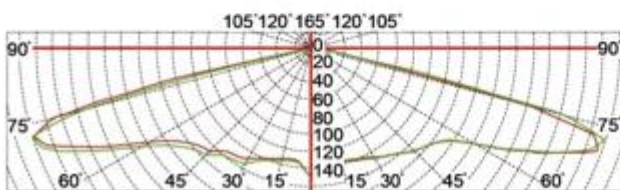

What is the details of our LED Garden light?

Spinning aluminum housing

Sealed lamp housing

Double photometric diffuser technology

Configuration Data:

Product Code	Rated Power	LED Qty	Luminous Flux	G.W/N.W	Packing Size	Loading Qty
YMLED-6140(16)	30W	16	3810	7.5/6(kgs)	605*605*420mm	135PCS/20'GP
YMLED-6140(20)	55W	20	6985	7.5/6(kgs)	605*605*420mm	342PCS/40'HQ
YMLED-6140(24)	70W	24	8890	7.5/6(kgs)	605*605*420mm	

Polar Diagram:

Type1

Type2

Type3

YMLED-6140

RAL 7015

RAL 9005

Product description:
 whole body Die cast aluminum housing
 Double photometric diffuser technology
 Supper white toughened glass
 Sealed lamp housing

Certificate

Product Dimensions(mm)

Internal Structure