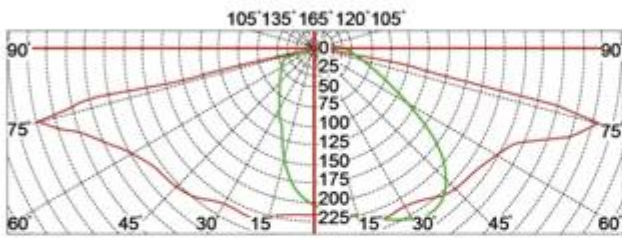

What is the details of our LED Garden light?

Spinning aluminum housing

Sealed lamp housing

Double photometric diffuser technology

Configuration Data:

Product Code	Rated Power	LED Qty	Luminous Flux	G.W/N.W	Packing Size	Loading Qty
YMLED-6140(16)	30W	16	3810	7.5/6(kgs)	605*605*420mm	135PCS/20'GP
YMLED-6140(20)	55W	20	6985	7.5/6(kgs)	605*605*420mm	342PCS/40'HQ
YMLED-6140(24)	70W	24	8890	7.5/6(kgs)	605*605*420mm	

Polar Diagram:

Type1

Type2

Type3

YMLED-6140

RAL 7015

RAL 9005

Product description:
 whole body Die cast aluminum housing
 Double photometric diffuser technology
 Supper white toughened glass
 Sealed lamp housing