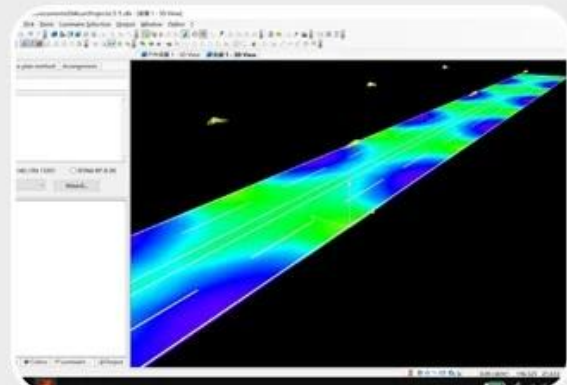

# Testing and Design

product design

led street lighting aging testing line.

ingress protection (ip) testing equipment.

ullbrich sphere for testing luminous flux

road lighting simulation