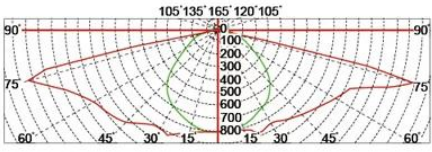

Type2

Type3

Configuration Data:

产品型号 Product Code	额定功率 Rated Power	初始光通量 Luminous Flux			毛净重 G.W/N.W	包装尺寸 Packing Size
		WW	NW	CW		
YMLED6107(12)	26W	3300	3380	3420	7.5kgs/6.5kgs	600x600x300mm
YMLED6107(16)	38W	4900	4940	4995	7.5kgs/6.5kgs	600x600x300mm
YMLED6107(20)	55W	7100	7150	7200	7.5kgs/6.5kgs	600x600x300mm
YMLED6107(24)	65W	8400	8450	8500	7.5kgs/6.5kgs	600x600x300mm

Company Profile

Yuyao Yangming Lighting Co., Ltd. is mainly engaged in the development and production of