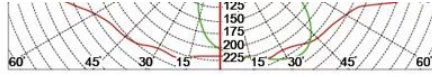

Type2

Type3

Configuration Data:

产品型号 Product Code	额定功率 Rated Power	初始光通量 Luminous Flux			毛净重 G.W/N.W	包装尺寸 Packing Size
		WW	NW	CW		
YMLED6107(12)	26W	3300	3380	3420	7.5kgs/6.5kgs	600x600x300mm
YMLED6107(16)	38W	4900	4940	4995	7.5kgs/6.5kgs	600x600x300mm
YMLED6107(20)	55W	7100	7150	7200	7.5kgs/6.5kgs	600x600x300mm
YMLED6107(24)	65W	8400	8450	8500	7.5kgs/6.5kgs	600x600x300mm

Company Profile

Yuyao Yangming Lighting Co., Ltd. is mainly engaged in the development and production of