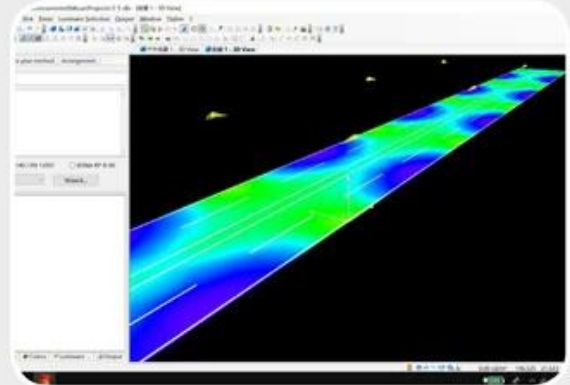

# Testing and Design

product design

led street lighting aging

ingress protection (Ip) testing equipment.

testing line.

ullbrich sphere for testing luminous flux

road lighting simulation