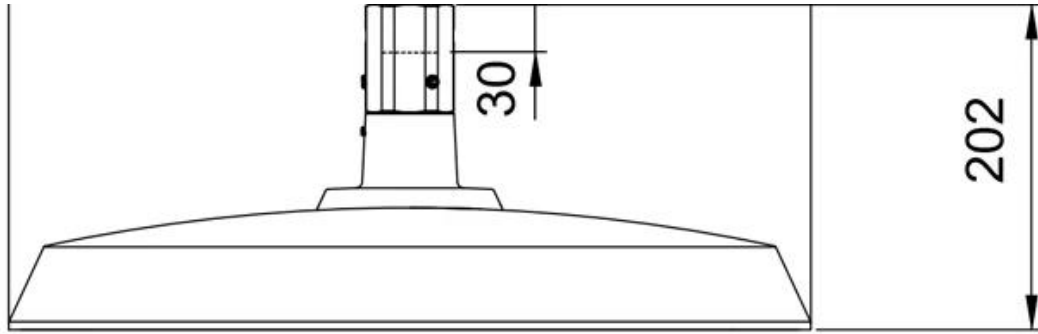

Configuration Data:

Internal Structure

Die cast aluminum housing

Tempered glass

CREE XTE LED chip

Install pipe D76mm