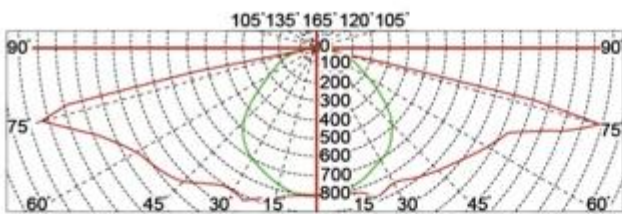

What is the details of our LED Garden light?

Die cast aluminum housing
Tempered glass mask
Sealed lamp housing
Double photometric diffuser technology
Equipped with NEMA socket

Configuration Data:

Product Code	Rated Power	LED Qty	Luminous Flux	G.W/N.W	Packing Size	Loading Qty
YMLED-6145(16)	30W	16	3900	7.1/5.6(kgs)	560*560*220mm	320PCS/20'GP
YMLED-6145(20)	40W	20	5200	7.1/5.6(kgs)	560*560*220mm	840PCS/40'HQ
YMLED-6145(24)	55W	24	7150	7.1/5.6(kgs)	560*560*220mm	
YMLED-6145(28)	60W	28	7800	7.1/5.6(kgs)	560*560*220mm	
YMLED-6145(32)	70W	32	9100	7.1/5.6(kgs)	560*560*220mm	
YMLED-6145(36)	80W	36	10400	7.1/5.6(kgs)	560*560*220mm	
YMLED-6145(40)	90W	40	11700	7.1/5.6(kgs)	560*560*220mm	
YMLED-6145(44)	100W	44	13000	7.1/5.6(kgs)	560*560*220mm	
YMLED-6145(48)	105W	48	13650	7.1/5.6(kgs)	560*560*220mm	

Polar Diagram:

Type1

Type2

Type3

YMLED6145

RAL 7015

RAL 9005

Power range: 30w-105w