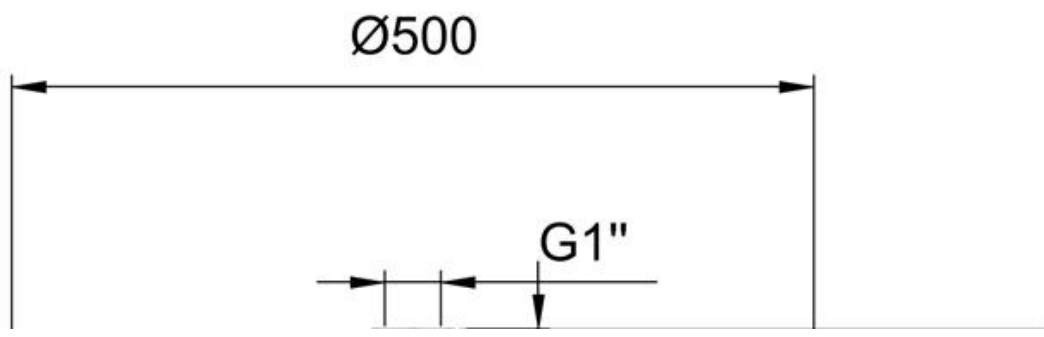

Product Dimensions(mm)