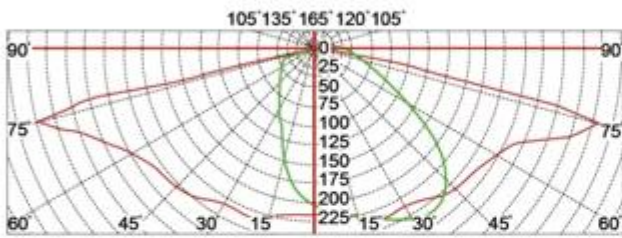

What is the details of our LED Garden light?

Die cast aluminum housing
Tempered glass mask
Sealed lamp housing
Double photometric diffuser technology
Equipped with NEMA socket

Configuration Data:

Product Code	Rated Power	LED Qty	Luminous Flux	G.W/N.W	Packing Size	Loading Qty
YMLED-6145(16)	30W	16	3900	7.1/5.6(kgs)	560*560*220mm	320PCS/20'GP
YMLED-6145(20)	40W	20	5200	7.1/5.6(kgs)	560*560*220mm	840PCS/40'HQ
YMLED-6145(24)	55W	24	7150	7.1/5.6(kgs)	560*560*220mm	
YMLED-6145(28)	60W	28	7800	7.1/5.6(kgs)	560*560*220mm	
YMLED-6145(32)	70W	32	9100	7.1/5.6(kgs)	560*560*220mm	
YMLED-6145(36)	80W	36	10400	7.1/5.6(kgs)	560*560*220mm	
YMLED-6145(40)	90W	40	11700	7.1/5.6(kgs)	560*560*220mm	
YMLED-6145(44)	100W	44	13000	7.1/5.6(kgs)	560*560*220mm	
YMLED-6145(48)	105W	48	13650	7.1/5.6(kgs)	560*560*220mm	

Polar Diagram:

Type1

Type2

Type3

YMLED6145

RAL 7015

RAL 9005

Power range: 30w-105w